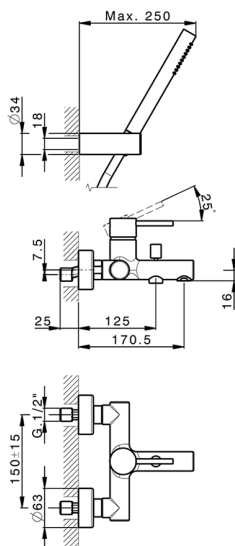

Single lever bath mixer, shower set M32_MT000121

MODEL **MT000121**

Single lever bath mixer, with shower set, wall mounted adjustable handshower bracket, 23 mm Brass One Spray handshower, 150 cm SUPREME smooth flexible hose

AVAILABLE FINISHINGS

-  **21** 21 Chrome
-  **26** 26 Old Copper
-  **2F** 2F Brushed Nickel
-  **2W** 2W Brushed Gold
-  **40** 40 Matt Black
-  **4Q** 4Q Matt White

CHARACTERISTICS

Cartridge Spare Parts **ZZ95435000**

35 mm Cartridge

EcoStop

EcoStop feature limits water flow to approximately 50% of maximum output with one point of resistance on setting. Push slightly past the middle stop only when full water output is required. This will save water up to 50%.