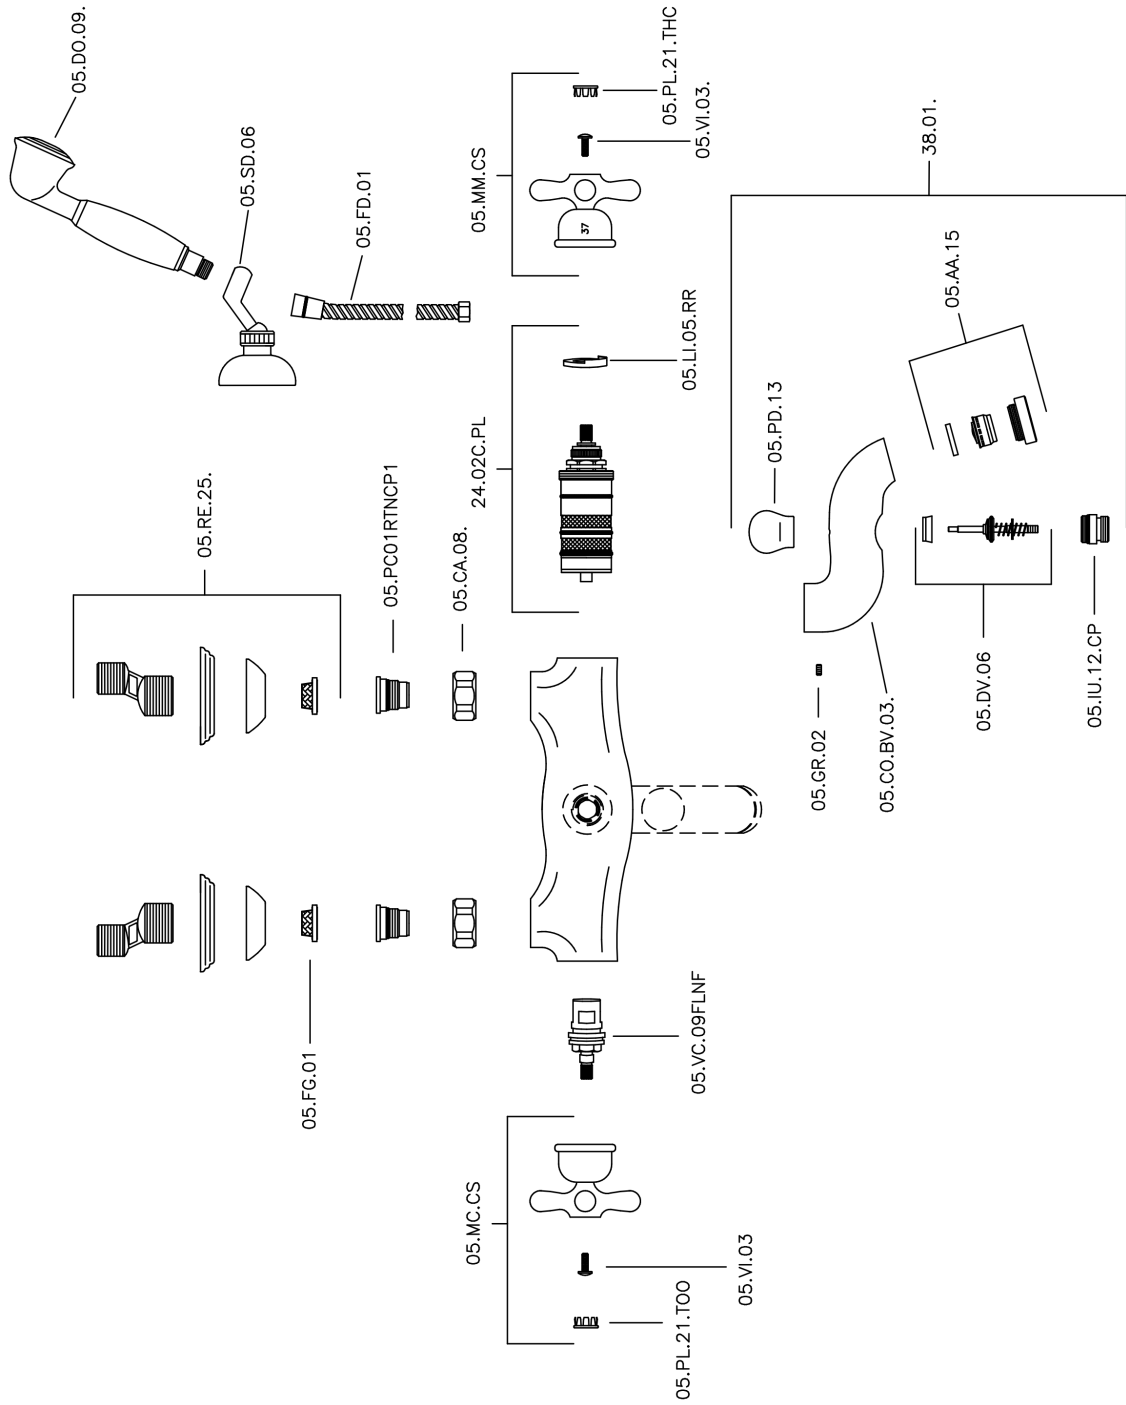

Thermostatic bath mixer, with shower set CROISSETTE_CSD27010

MODEL **CSD27010**

Thermostatic bath mixer, with shower set, wall mounted adjustable handshower bracket, classic D.53 mm Brass one spray handshower, Brass 150 cm. flexible hose

AVAILABLE FINISHINGS

-  **21** 21 Chrome
-  **27** 27 Old Bronze
-  **2G** 2G Antique Gold
-  **2W** 2W Brushed Gold

CHARACTERISTICS

Cartridge Spare Parts **24.04A.PP**

8x20 Plus P Thermostatic Valve

Thermostatic

The Huber thermostatic is your personal water manager, helping you to handle, control and save water and energy.

Thermostatic bath mixer, with shower set CROISSETTE_CSD27010

CSD27010

<https://en.huberitalia.com/thermostatic-bath-mixer-with-shower-set-croisette-csd27010>