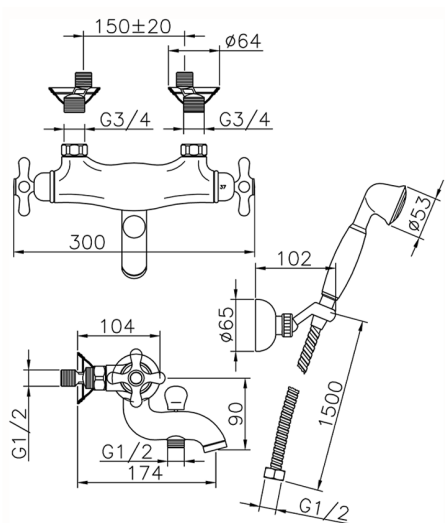

Thermostatic bath mixer, with shower set CROISSETTE_CSD27010

MODEL **CSD27010**

Thermostatic bath mixer, with shower set, wall mounted adjustable handshower bracket, classic D.53 mm Brass one spray handshower, Brass 150 cm. flexible hose

AVAILABLE FINISHINGS

-  **21** 21 Chrome
-  **27** 27 Old Bronze
-  **2G** 2G Antique Gold
-  **2W** 2W Brushed Gold

CHARACTERISTICS

Cartridge Spare Parts **24.04A.PP**

8x20 Plus P Thermostatic Valve

Thermostatic