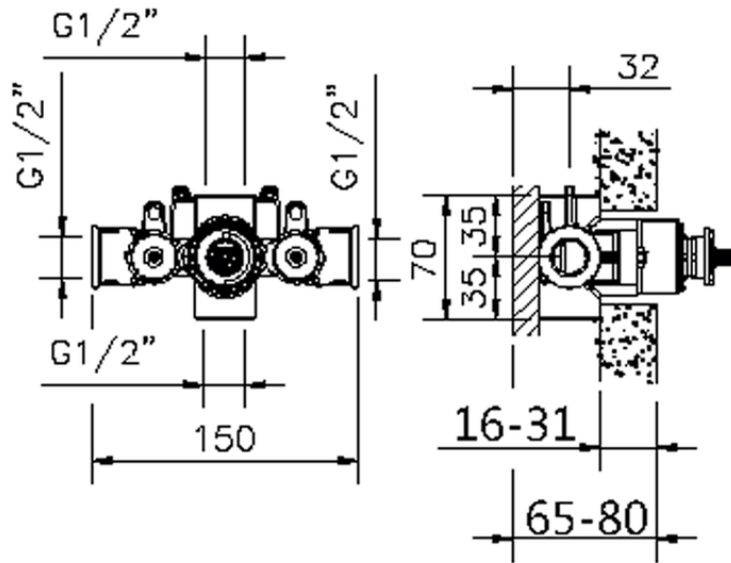

Exposed part for concealed thermo.shower valve THERMO_VT007200

VT007200

<https://en.huberitalia.com/exposed-part-for-concealed-thermo-shower-valve-thermo-vt007200>

ZB007201

<https://en.huberitalia.com/1-2-concealed-thermostatic-shower-valve-concealed-zb007201>