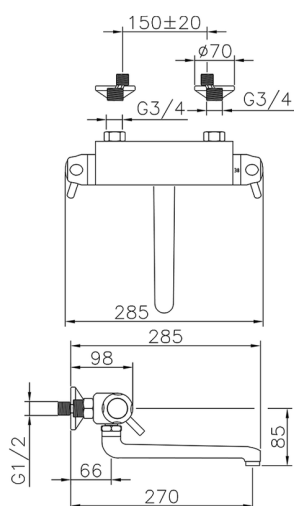

Wall mounted Thermostatic sink mixer COMMUNITY_CPT70010

MODEL **CPT70010**

Wall mounted Thermostatic sink mixer, swivel spout

AVAILABLE FINISHINGS

CHARACTERISTICS

Cartridge Spare Parts **24.02AB.PL**

12x32 Plus Thermostatic Valve