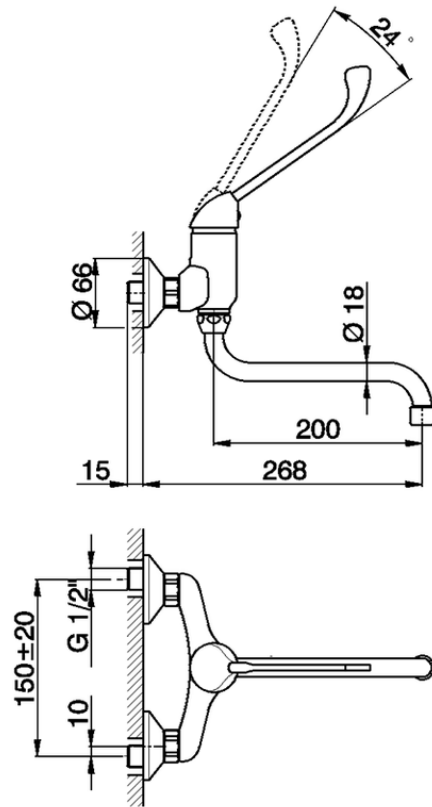

Exposed single lever sink mixer COMMUNITY_CL300401

CL300401

<https://en.huberitalia.com/exposed-single-lever-sink-mixer-community-cl300401>

2026-05-26