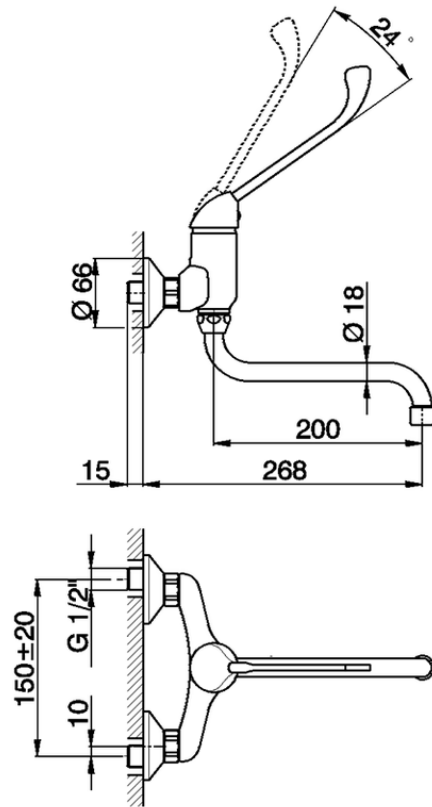

Exposed single lever sink mixer COMMUNITY_CL300401

CL300401

<https://en.huberitalia.com/exposed-single-lever-sink-mixer-community-cl300401>

2026-04-05