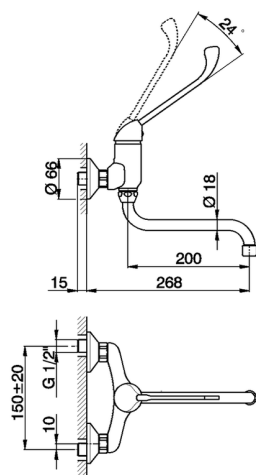

Exposed single lever sink mixer **COMMUNITY_CL300401**

MODEL **CL300401**

Exposed single lever sink mixer, swivel spout, long lever

AVAILABLE FINISHINGS

CHARACTERISTICS

Cartridge Spare Parts **ZZ94034000**

35 mm Cartridge

2026-04-06