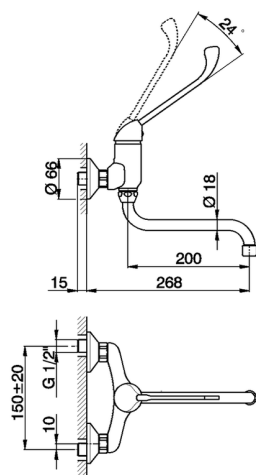

Exposed single lever sink mixer **COMMUNITY_CL300401**

MODEL **CL300401**

Exposed single lever sink mixer, swivel spout, long lever

AVAILABLE FINISHINGS

CHARACTERISTICS

Cartridge Spare Parts **ZZ94034000**

35 mm Cartridge

2026-05-26