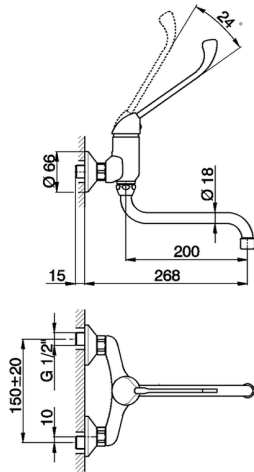

## Exposed single lever sink mixer **COMMUNITY\_CL300401**

MODEL **CL300401**

Exposed single lever sink mixer, swivel spout, long lever

AVAILABLE FINISHINGS

CHARACTERISTICS

Cartridge Spare Parts **ZZ94034000**

**35 mm Cartridge**

2026-06-26