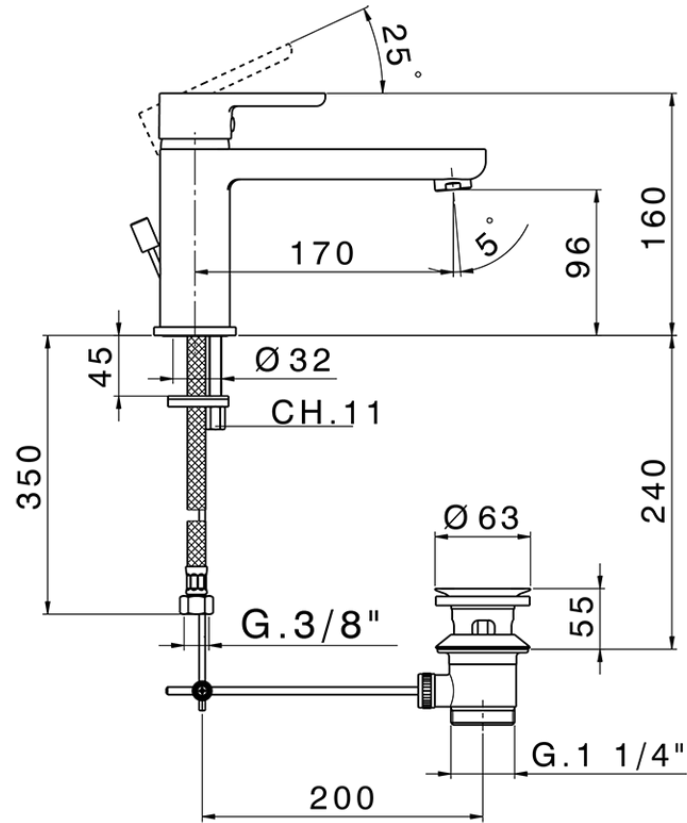

Single lever washbasin mixer SOFT_SF001510

SF001510

<https://en.huberitalia.com/single-lever-washbasin-mixer-soft-sf001510>

2024-11-15