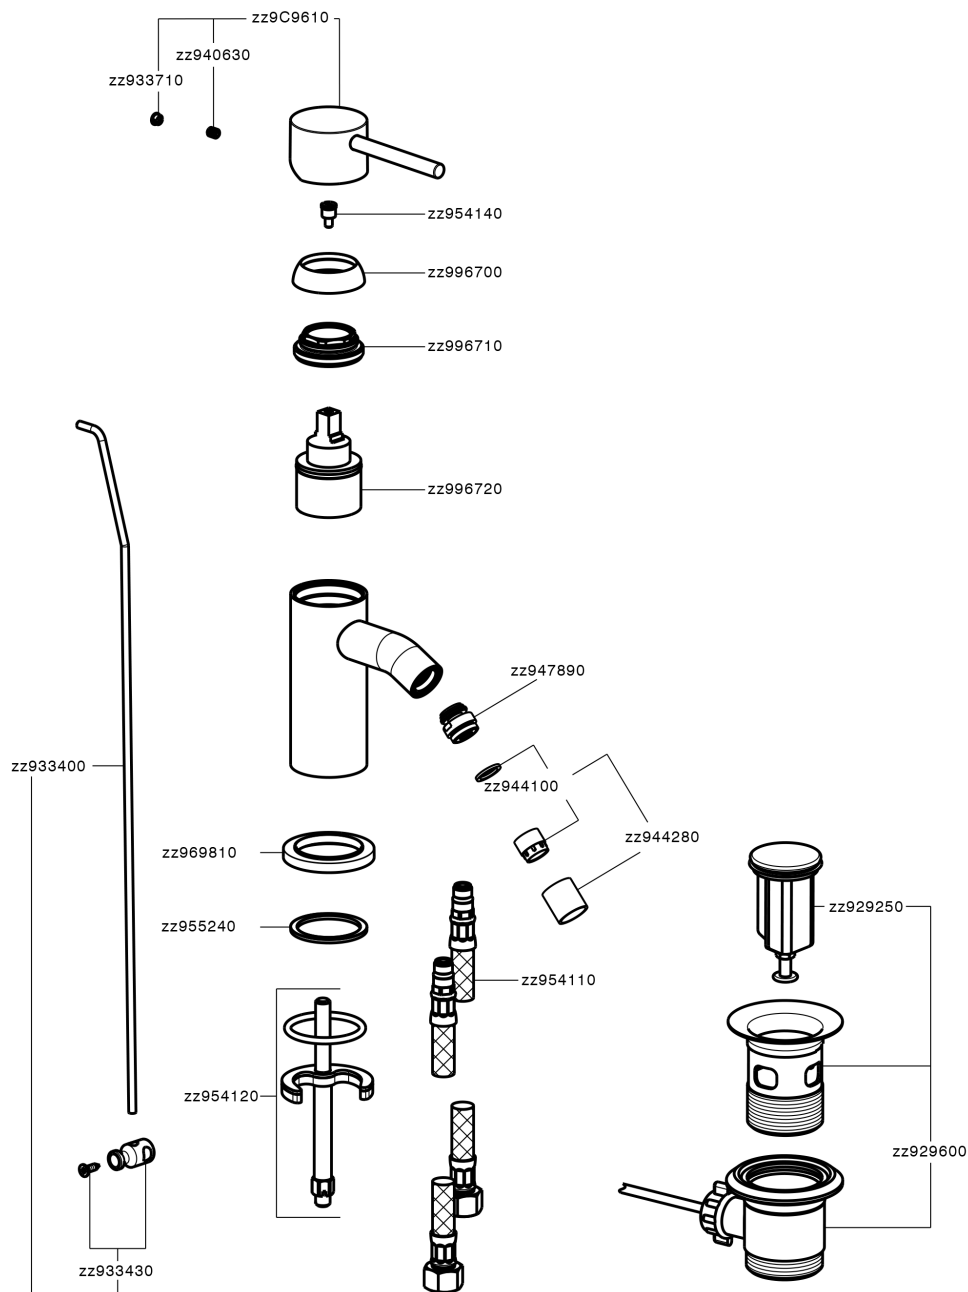

## Single lever bidet mixer NUOVA KIRUNA\_K2000550

MODEL **K2000550**

Single lever bidet mixer, with 1"1/4 automatic pop-up waste, G.3/8" stainless steel flexible hoses

### CHARACTERISTICS

Cartridge Spare Parts **ZZ99672000**

**35 mm Cartridge**

### EcoStop

EcoStop feature limits water flow to approximately 50% of maximum output with one point of resistance on setting. Push slightly past the middle stop only when full water output is required. This will save water up to 50%.

## Single lever bidet mixer NUOVA KIRUNA\_K2000550

K2000550

<https://en.huberitalia.com/single-lever-bidet-mixer-nuova-kiruna-k2000550>

2024-12-19