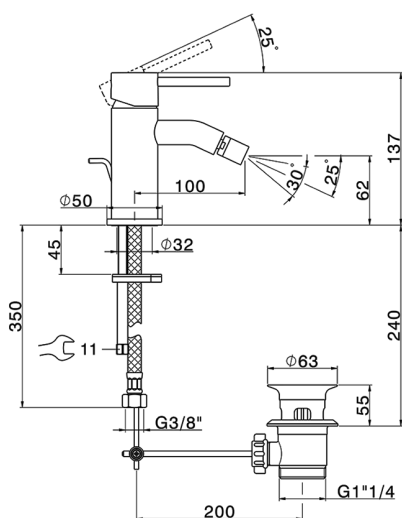

## Single lever bidet mixer NUOVA KIRUNA\_K2000550

MODEL **K2000550**

Single lever bidet mixer, with 1"1/4 automatic pop-up waste, G.3/8" stainless steel flexible hoses

### CHARACTERISTICS

Cartridge Spare Parts **ZZ99672000**

**35 mm Cartridge**

### EcoStop

EcoStop feature limits water flow to approximately 50% of maximum output with one point of resistance on setting. Push slightly past the middle stop only when full water output is required. This will save water up to 50%.