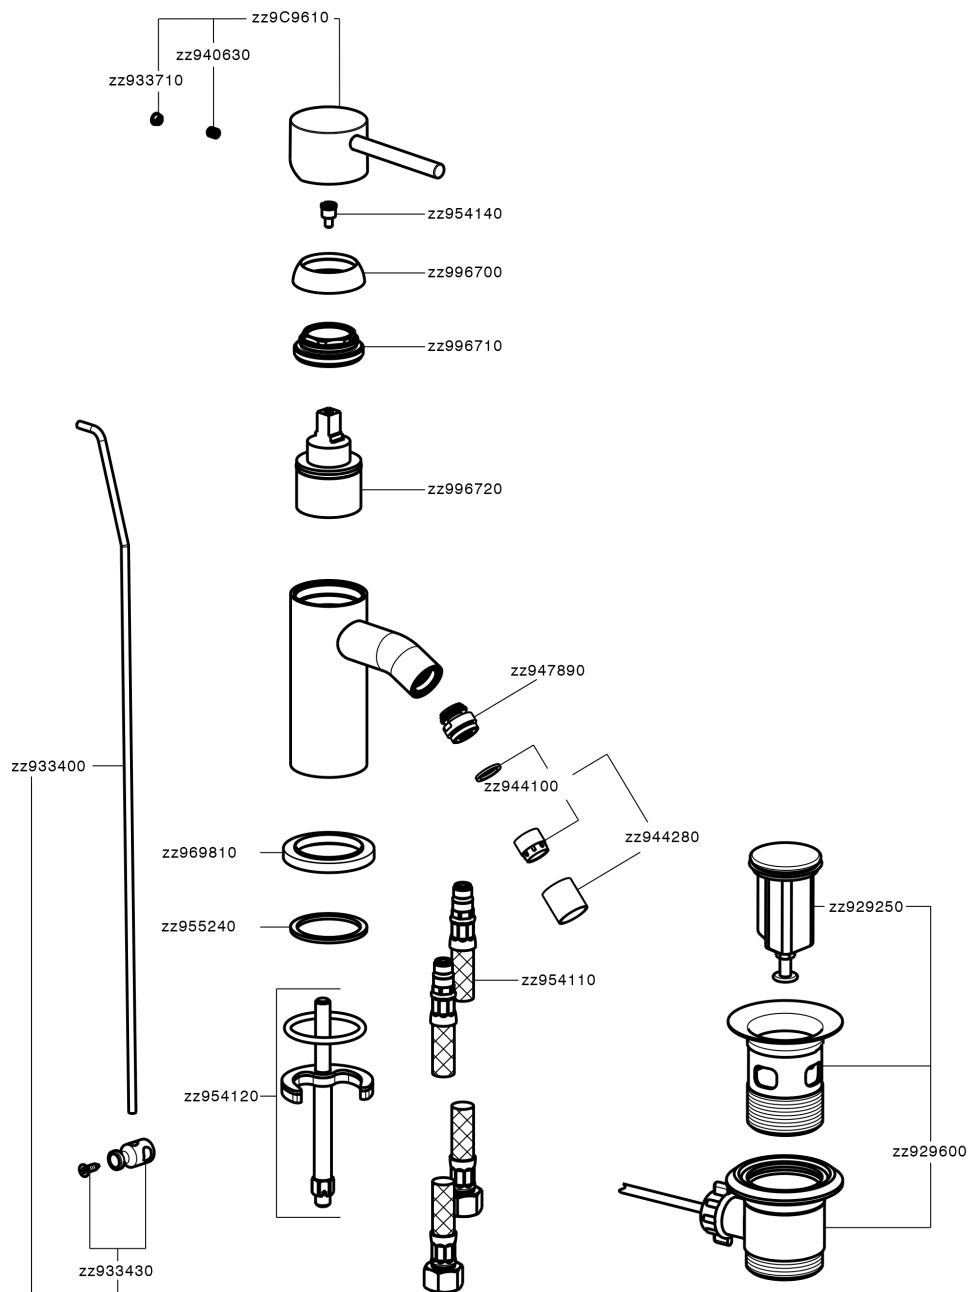

Single lever bidet mixer NUOVA KIRUNA_K2000550

K2000550

<https://en.huberitalia.com/single-lever-bidet-mixer-nuova-kiruna-k2000550>

2024-12-19