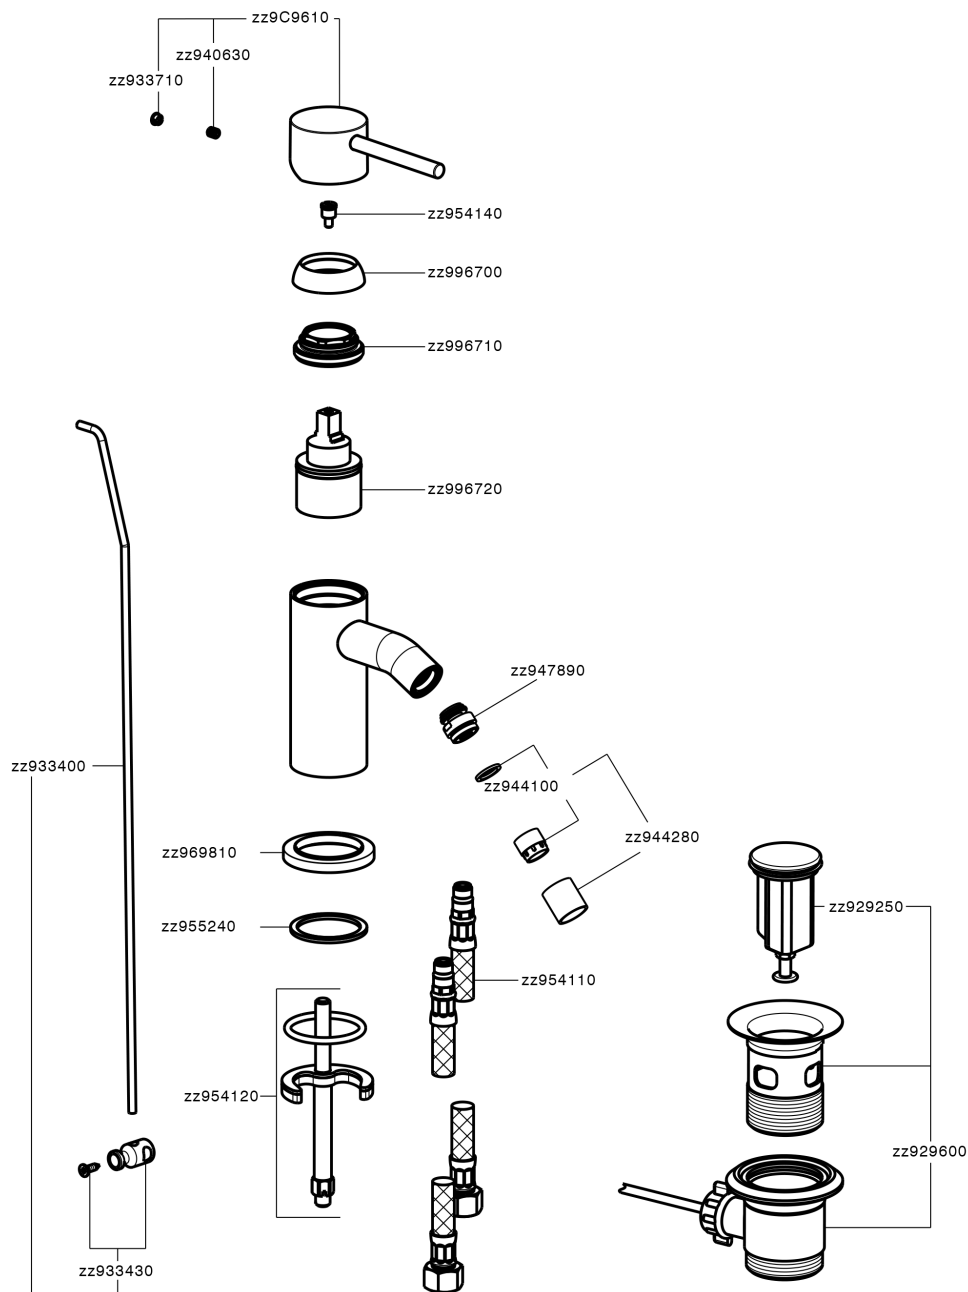

Single lever bidet mixer NUOVA KIRUNA_K2000550

MODEL **K2000550**

Single lever bidet mixer, with 1"1/4 automatic pop-up waste, G.3/8" stainless steel flexible hoses

AVAILABLE FINISHINGS

-  **21** 21 Chrome
-  **26** 26 Old Copper
-  **2F** 2F Brushed Nickel
-  **2W** 2W Brushed Gold
-  **40** 40 Matt Black
-  **4Q** 4Q Matt White

CHARACTERISTICS

Cartridge Spare Parts **ZZ99672000**

35 mm Cartridge

EcoStop

EcoStop feature limits water flow to approximately 50% of maximum output with one point of resistance on setting. Push slightly past the middle stop only when full water output is required. This will save water up to 50%.

Single lever bidet mixer NUOVA KIRUNA_K2000550

K2000550

<https://en.huberitalia.com/single-lever-bidet-mixer-nuova-kiruna-k2000550>

2024-12-19