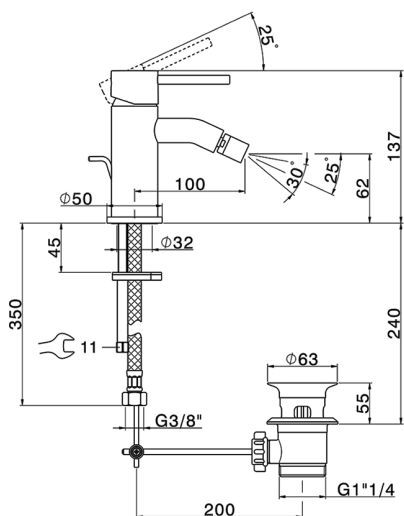

Single lever bidet mixer NUOVA KIRUNA_K2000550

MODEL **K2000550**

Single lever bidet mixer, with 1"1/4 automatic pop-up waste, G.3/8" stainless steel flexible hoses

AVAILABLE FINISHINGS

-  **21** 21 Chrome
-  **26** 26 Old Copper
-  **2F** 2F Brushed Nickel
-  **2W** 2W Brushed Gold
-  **40** 40 Matt Black
-  **4Q** 4Q Matt White

CHARACTERISTICS

Cartridge Spare Parts **ZZ99672000**

35 mm Cartridge

EcoStop

EcoStop feature limits water flow to approximately 50% of maximum output with one point of resistance on setting. Push slightly past the middle stop only when full water output is required. This will save water up to 50%.

Single lever bidet mixer NUOVA KIRUNA_K2000550

K2000550

<https://en.huberitalia.com/single-lever-bidet-mixer-nuova-kiruna-k2000550>

2024-12-19