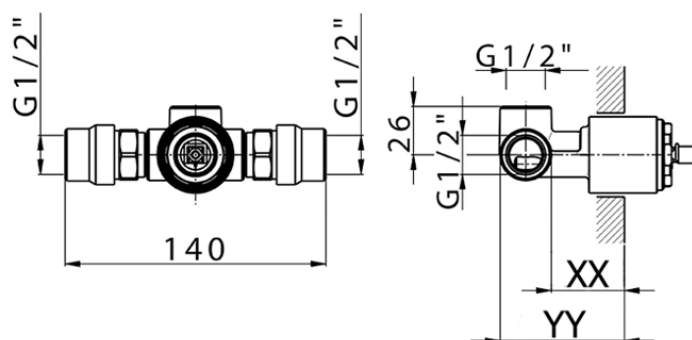

Exposed part for concealed S.L. shower valve NUOVA EGO_NE003000

NE003000

<https://en.huberitalia.com/exposed-part-for-concealed-s-l-shower-valve-nuova-ego-ne003000>

Piastra/Plate/Plaque/Platte/Placa

2-3mm: XX 27-47 YY 54-74

10mm: XX 16-40 YY 43-68

ZB005301

<https://en.huberitalia.com/concealed-single-lever-shower-mixer-concealed-zb005301>

Piastra/Plate/Plaque/Platte/Placa

2-3mm: XX 27-47 YY 54-74

10mm: XX 16-40 YY 43-68

ZB005300