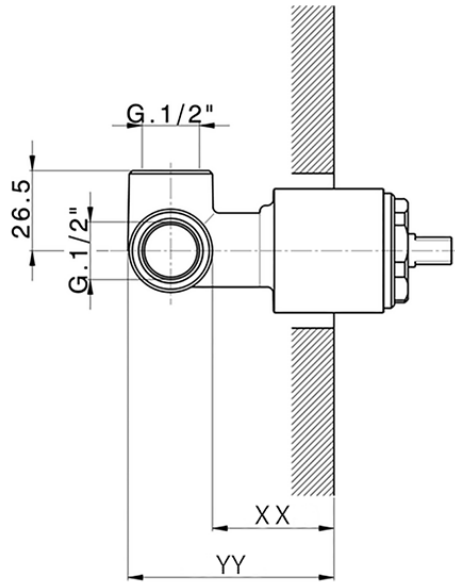

Exposed part for concealed S.L. shower valve NUOVA EGO_NE003000

NE003000

<https://en.huberitalia.com/exposed-part-for-concealed-s-l-shower-valve-nuova-ego-ne003000>

Piastra/Plate/Plaque/Platte/Placa

2-3mm: XX 27-47 YY 54-74

10mm: XX 16-40 YY 43-68

ZB005301

<https://en.huberitalia.com/concealed-single-lever-shower-mixer-concealed-zb005301>

Piastra/Plate/Plaque/Platte/Placa

2-3mm: XX 27-47 YY 54-74

10mm: XX 16-40 YY 43-68

ZB005300

<https://en.huberitalia.com/concealed-single-lever-shower-valve-concealed-zb005300>

2024-11-21