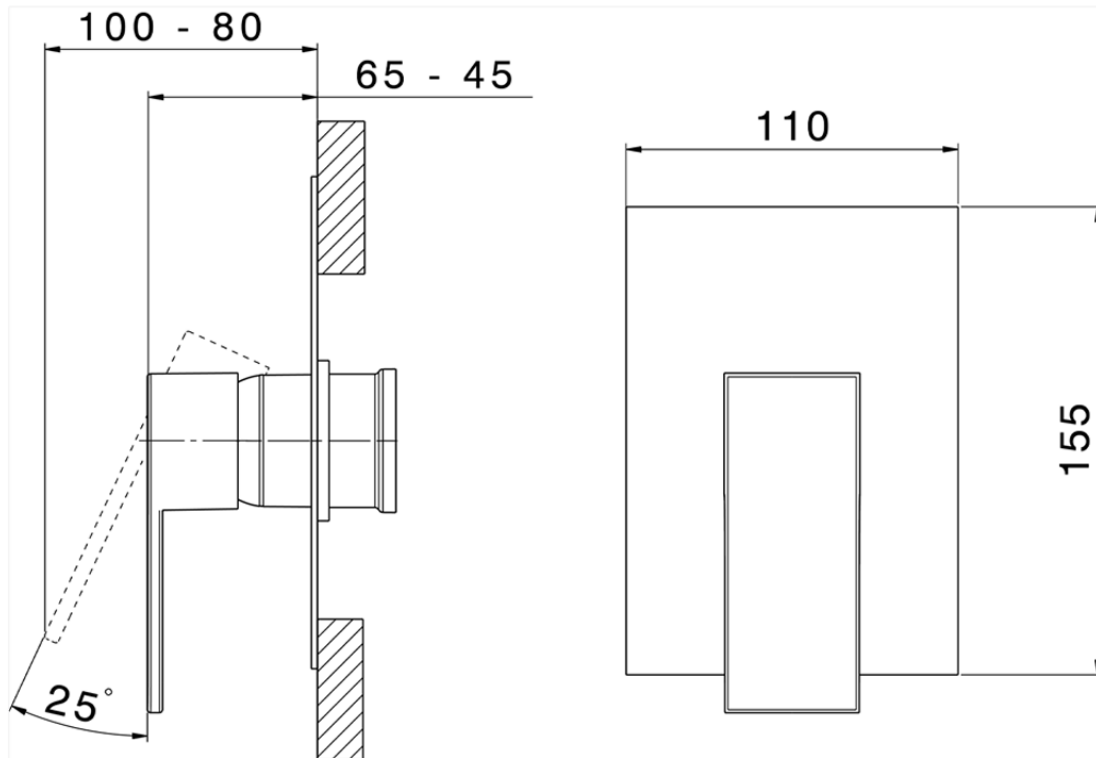

## Exposed part for concealed S.L. shower valve NUOVA EGO\_NE003000

NE003000

<https://en.huberitalia.com/exposed-part-for-concealed-s-l-shower-valve-nuova-ego-ne003000>

## Piastra/Plate/Plaque/Platte/Placa

2-3mm: XX 27-47 YY 54-74

10mm: XX 16-40 YY 43-68

ZB005301

<https://en.huberitalia.com/concealed-single-lever-shower-mixer-concealed-zb005301>

Piastra/Plate/Plaque/Platte/Placa

2-3mm: XX 27-47 YY 54-74

10mm: XX 16-40 YY 43-68

ZB005300

<https://en.huberitalia.com/concealed-single-lever-shower-valve-concealed-zb005300>

2024-11-23