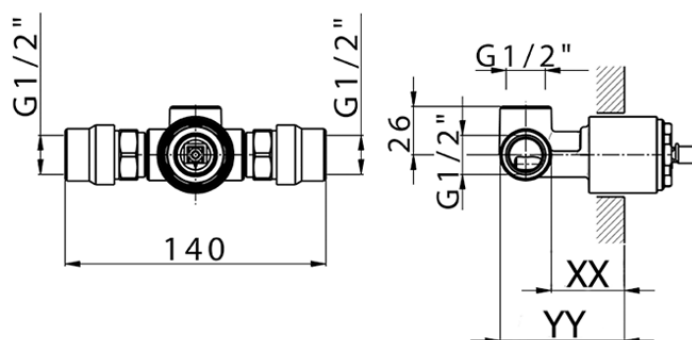

## Exposed part for concealed S.L. shower valve NUOVA EGO\_NE003000

NE003000

<https://en.huberitalia.com/exposed-part-for-concealed-s-l-shower-valve-nuova-ego-ne003000>

## Piastra/Plate/Plaque/Platte/Placa

2-3mm: XX 27-47 YY 54-74

10mm: XX 16-40 YY 43-68

ZB005301

<https://en.huberitalia.com/concealed-single-lever-shower-mixer-concealed-zb005301>

Piastra/Plate/Plaque/Platte/Placa

2-3mm: XX 27-47 YY 54-74

10mm: XX 16-40 YY 43-68

ZB005300

<https://en.huberitalia.com/concealed-single-lever-shower-valve-concealed-zb005300>

2024-11-23