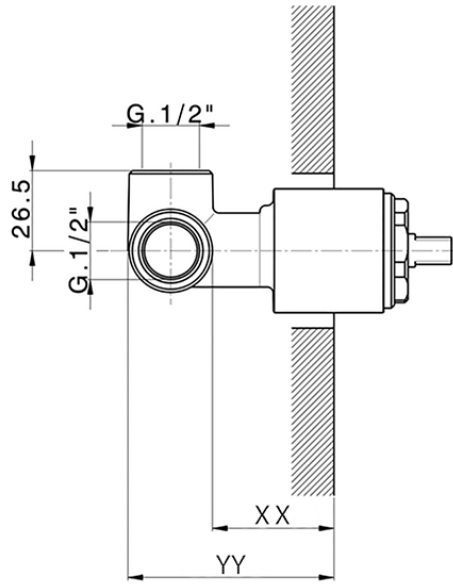

## Exposed part for concealed S.L. shower valve NUOVA EGO\_NE003000

NE003000

<https://en.huberitalia.com/exposed-part-for-concealed-s-l-shower-valve-nuova-ego-ne003000>

## Piastra/Plate/Plaque/Platte/Placa

2-3mm: XX 27-47 YY 54-74

10mm: XX 16-40 YY 43-68

ZB005301

<https://en.huberitalia.com/concealed-single-lever-shower-mixer-concealed-zb005301>

Piastra/Plate/Plaque/Platte/Placa

2-3mm: XX 27-47 YY 54-74

10mm: XX 16-40 YY 43-68

ZB005300

<https://en.huberitalia.com/concealed-single-lever-shower-valve-concealed-zb005300>

2024-11-23