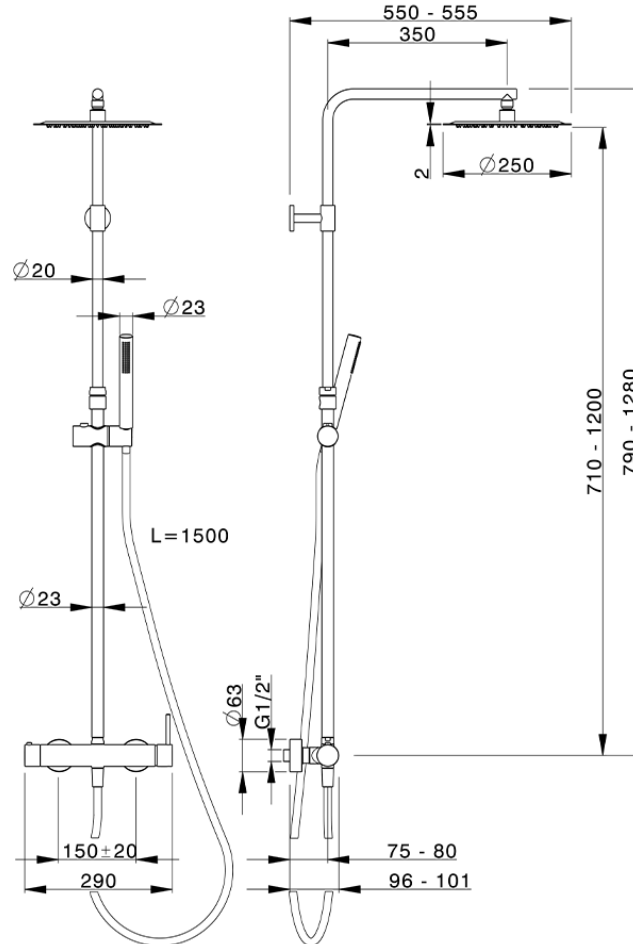

## 2-function single lever shower set M32\_MT004030

MT004030

<https://en.huberitalia.com/2-function-single-lever-shower-set-m32-mt004030>

2024-12-18