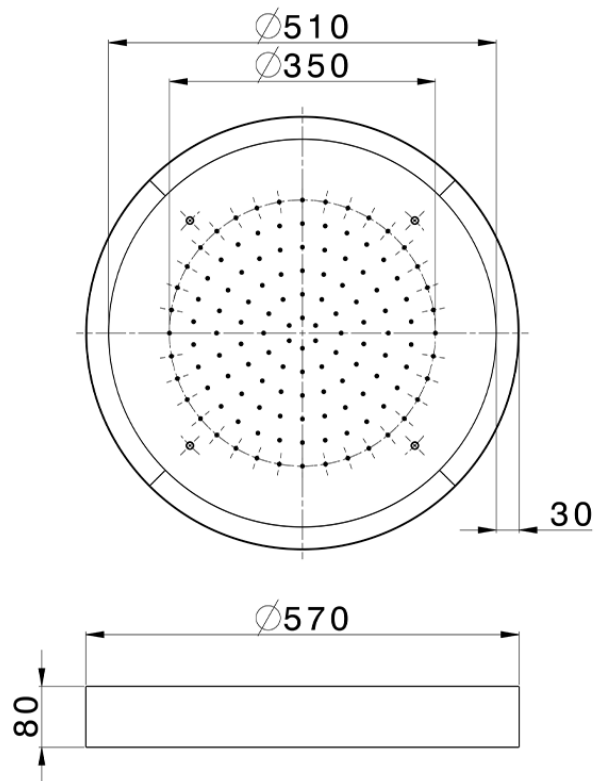

Ø 570 mm Chromotherapy Ceiling showerhead ZEN_ZS1C0140

ZS1C0140

<https://en.huberitalia.com/o-570-mm-chromotherapy-ceiling-showerhead-zen-zs1c0140>

2024-11-15