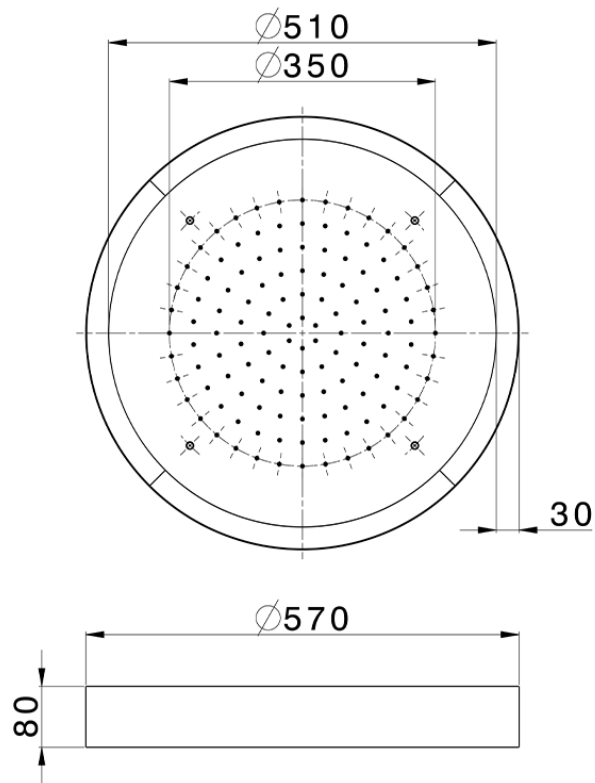

Ø 570 mm Chromotherapy Ceiling showerhead ZEN_ZS1C0140

ZS1C0140

<https://en.huberitalia.com/o-570-mm-chromotherapy-ceiling-showerhead-zen-zs1c0140>

2024-11-15