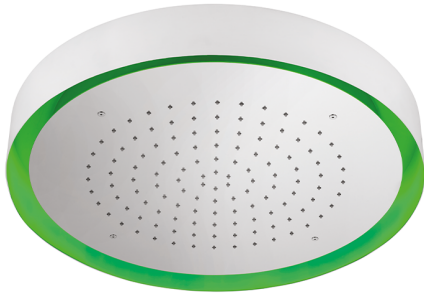

Ø 570 mm Chromotherapy Ceiling showerhead ZEN_ZS1C0140

MODEL **ZS1C0140**

Ø 570 mm Chromotherapy Ceiling showerhead, with white cover, rain, chromotherapy functions, wireless control, Stainless Steel AISI 304

AVAILABLE FINISHINGS

-  **40** 40 Matt Black
-  **4Q** 4Q Matt White
-  **D1** D1 Brushed Inox
-  **D2** D2 Polished Inox

CHARACTERISTICS

2024-11-15