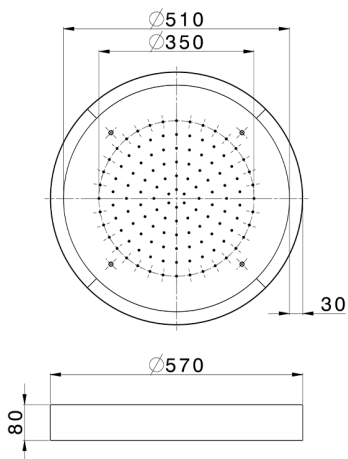

Ø 570 mm Chromotherapy Ceiling showerhead ZEN_ZS1C0140

MODEL **ZS1C0140**

Ø 570 mm Chromotherapy Ceiling showerhead, with white cover, rain, chromotherapy functions, wireless control, Stainless Steel AISI 304