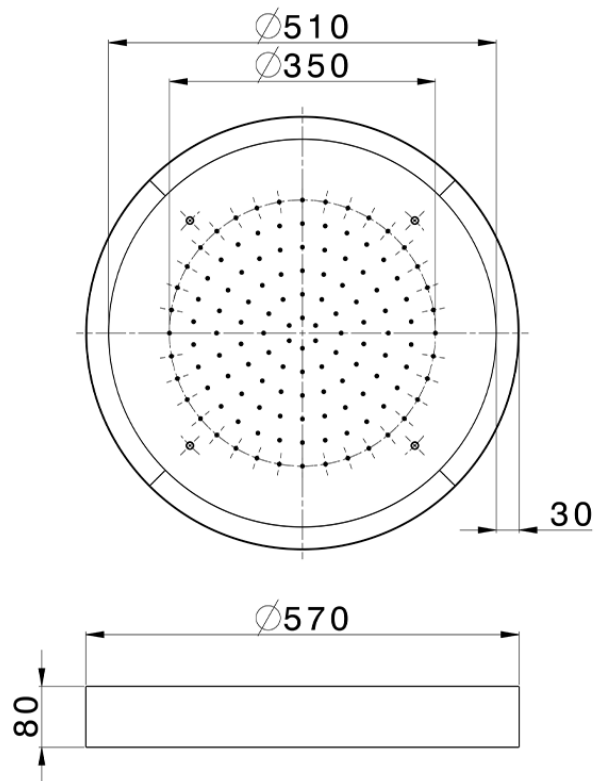

Ø 570 mm Chromotherapy Ceiling showerhead ZEN_ZS1C0140

ZS1C0140

<https://en.huberitalia.com/o-570-mm-chromotherapy-ceiling-showerhead-zen-zs1c0140>

2024-11-15