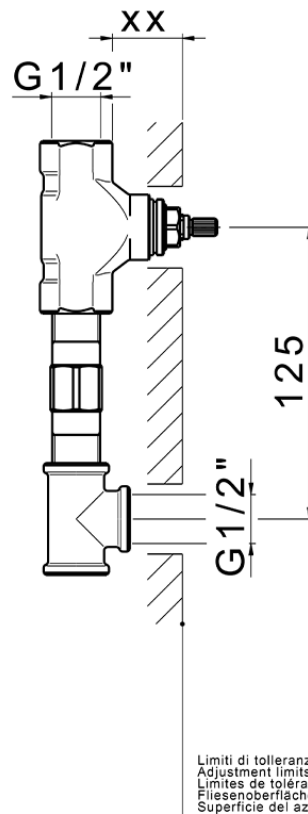

Concealed washbasin mixer CONCEALED_ZB033511

Serie's code	Size XX
CX 1351	20-35
CF 1351	20-35
CX 0331	20-35
CF 0331	20-35
CX 0200	20-35
CF 0200	20-35
BA 1351	20-35
GS 1351	20-35
GL 1351	20-35
MN 1351	20-35
LN 1351	20-35
LV 1351	33-48
LY 1351	33-48
CU 1351	33-48
SM 1351	30-45
AA 1351	10-30
AC 1351	10-30
AR 1351	15-25
PZ 1351	10-30
RG 1351	10-30
TS 1351	10-30
VT 1351	10-30
CS 1351	10-30
WA 1351	45-68
X1 1351	33-45
X2 1351	33-45
X3 1351	33-45
X4 1351	33-45
X5 1351	33-45
RI 1351	20-35
RM 1351	20-35

ZB033511

<https://en.huberitalia.com/concealed-washbasin-mixer-concealed-zb033511>

2026-04-05