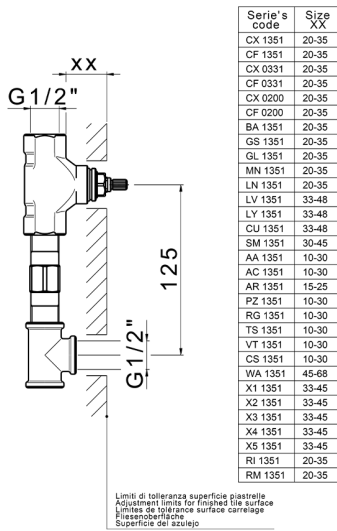

Concealed washbasin mixer CONCEALED_ZB033511

MODEL **ZB033511**

Concealed washbasin mixer, right headvalve - left headvalve

AVAILABLE FINISHINGS

04 04 Without finishing

CHARACTERISTICS

Installation **Concealed**

Concealed **1**

2026-06-13