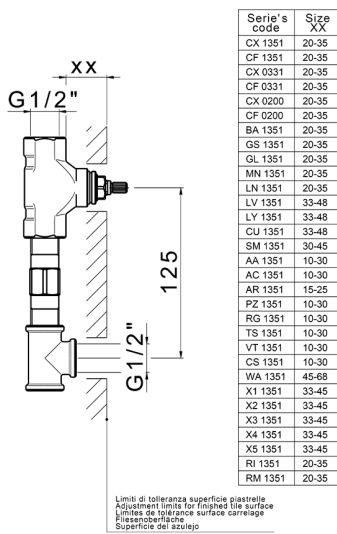

CHARACTERISTICS

Installation **Concealed**

Concealed **1**