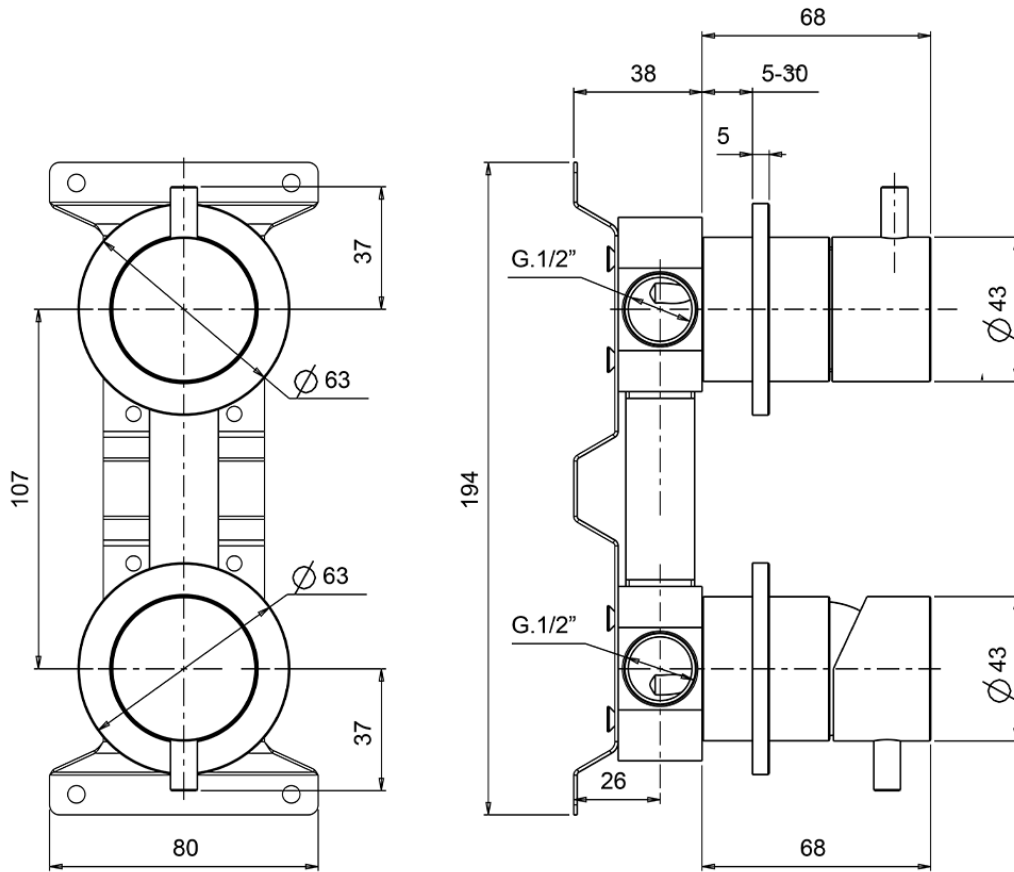

Concealed single lever bath-shower valve LYNOX_LX000215

LX000215

<https://en.huberitalia.com/concealed-single-lever-bath-shower-valve-lynnox-lx000215>

2024-11-15