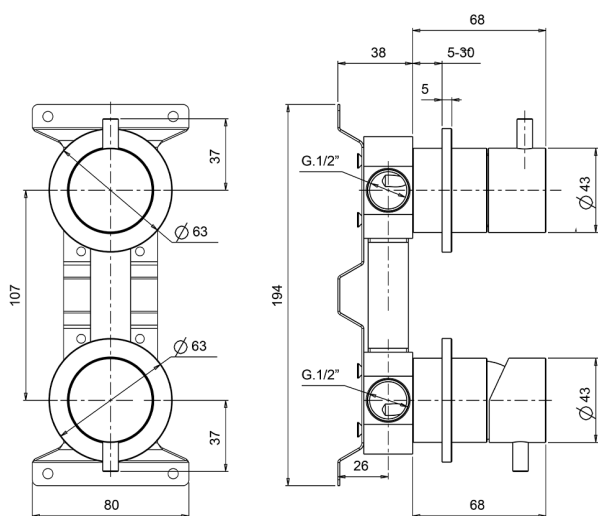

Concealed single lever bath-shower valve LYNOX_LX000215

MODEL **LX000215**

Concealed single lever bath-shower valve, with concealed part, 2-Way rotating diverter, Inox AISI 316L

AVAILABLE FINISHINGS

D1 D1 Brushed Inox

CHARACTERISTICS

Cartridge Spare Parts **ZZ96779000**

35 mm Cartridge

Installation **Concealed**

2024-11-15