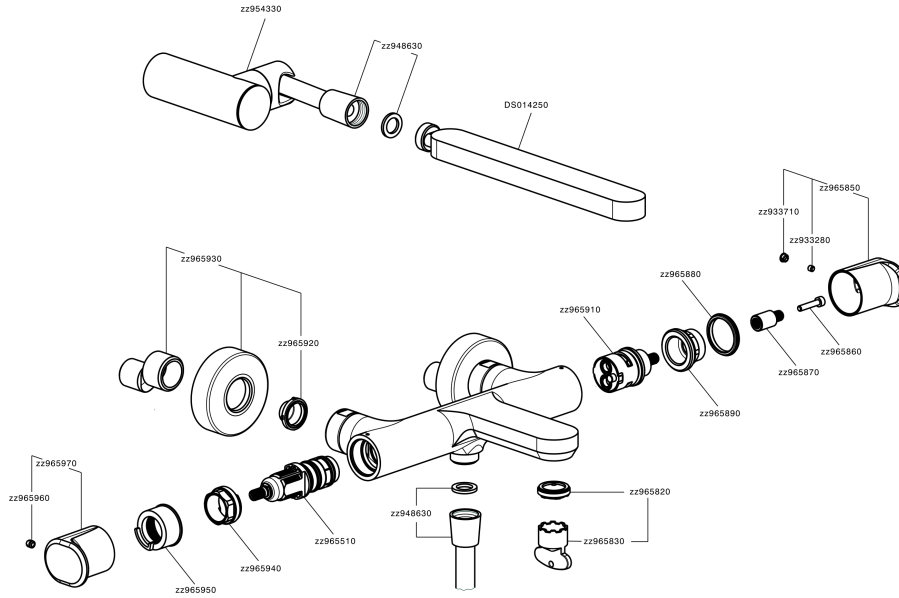

Thermostatic bath mixer, with shower set LEVITY_LYD21010

LYD21010

<https://en.huberitalia.com/thermostatic-bath-mixer-with-shower-set-levity-lyd21010>

2024-12-19