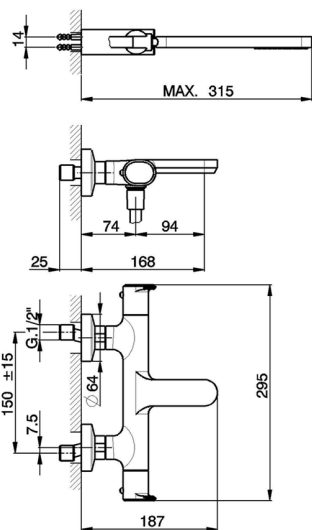

## Thermostatic bath mixer, with shower set LEVITY\_LYD21010

MODEL **LYD21010**

Thermostatic bath mixer, with shower set, wall mounted adjustable handshower bracket, minimalistic one spray flat handshower ABS, 150 cm smooth SUPREME Flexible Hose

### CHARACTERISTICS

Cartridge Spare Parts **ZZ96551000**

**TMX 25 Thermostatic Valve**