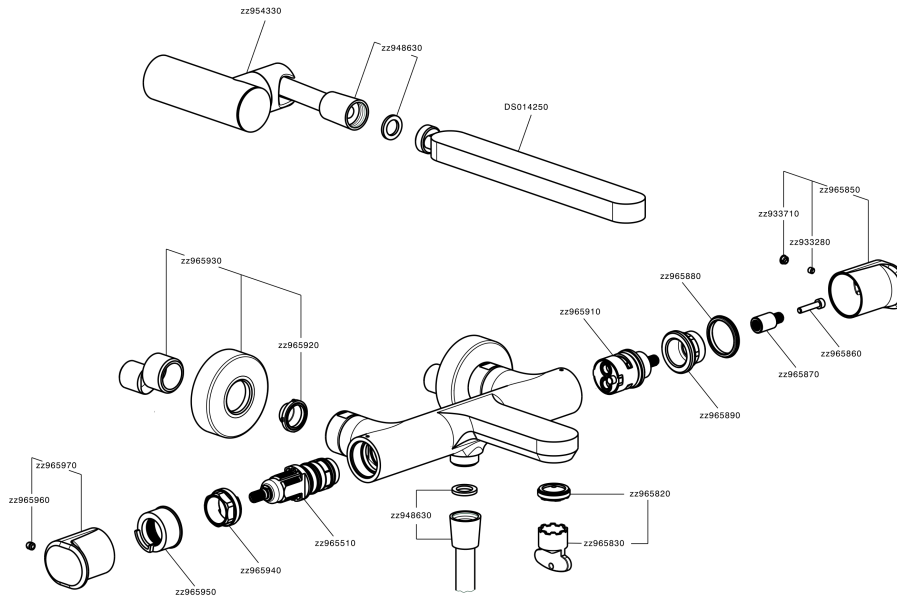

Thermostatic bath mixer, with shower set LEVITY_LYD21010

LYD21010

<https://en.huberitalia.com/thermostatic-bath-mixer-with-shower-set-levity-lyd21010>

2024-12-18