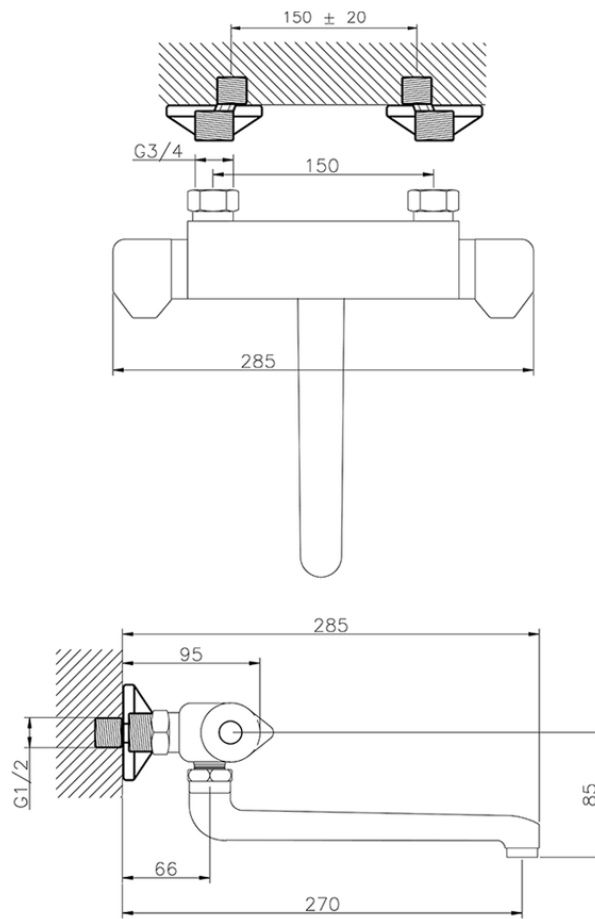

Wall mounted thermostatic ink mixer CLINIC&TECHNICAL_CLT70010

CLT70010

<https://en.huberitalia.com/wall-mounted-thermostatic-ink-mixer-clinicttechnical-clt70010>

2026-04-06