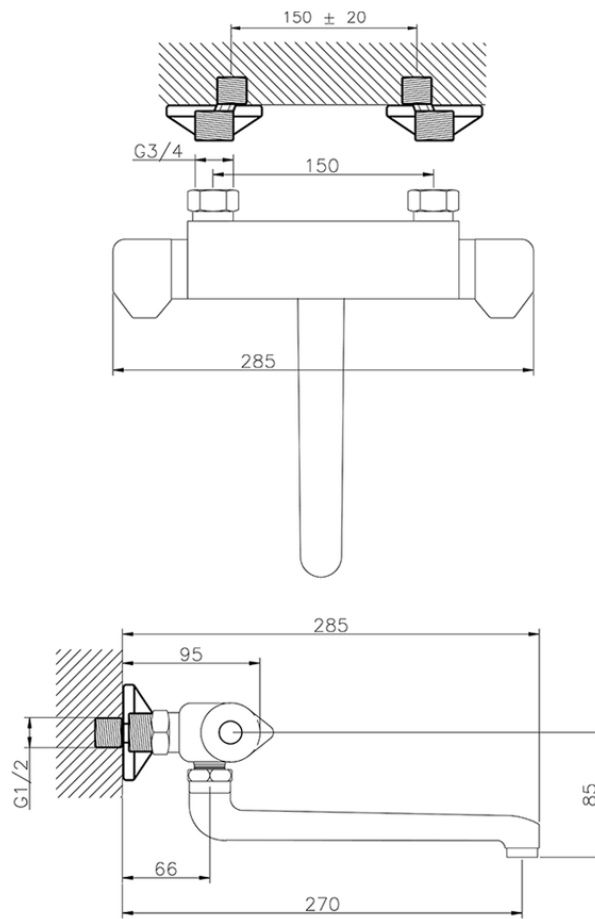

Wall mounted thermostatic ink mixer CLINIC&TECHNICAL_CLT70010

CLT70010

<https://en.huberitalia.com/wall-mounted-thermostatic-ink-mixer-clinicttechnical-clt70010>

2026-06-13