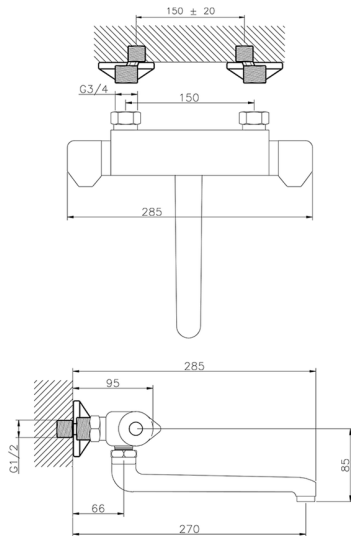

Wall mounted thermostatic ink mixer CLINIC&TECHNICAL_CLT70010

MODEL **CLT70010**

Wall mounted thermostatic ink mixer,swivel spout

AVAILABLE FINISHINGS

CHARACTERISTICS

Cartridge Spare Parts **24.04A.PP**

8x20 Plus P Thermostatic Valve