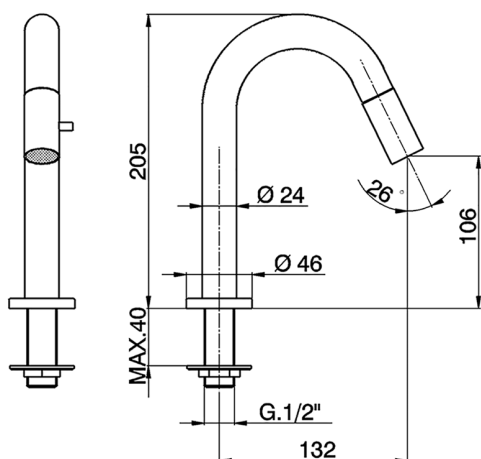

## Pillar tap NUOVA KIRUNA\_TV000910

MODEL **K2000910**

Pillar tap, without pop-up waste, swivel spout, without flexible hoses

AVAILABLE FINISHINGS

CHARACTERISTICS

2024-09-19