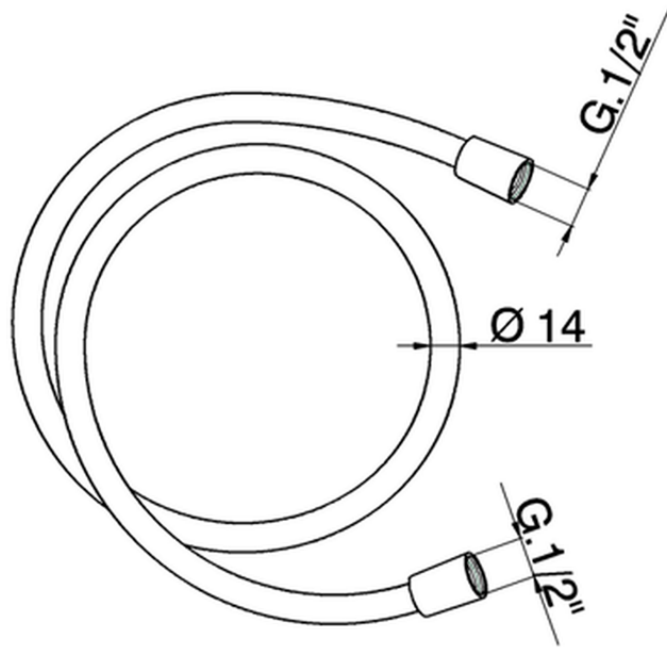

150 cm smooth SILVERFLEX Flexible Hose SHOWER_05.FD.22.

05.FD.22.

<https://en.huberitalia.com/150-cm-smooth-silverflex-flexible-hose-shower-05-fd-22>

2024-10-22