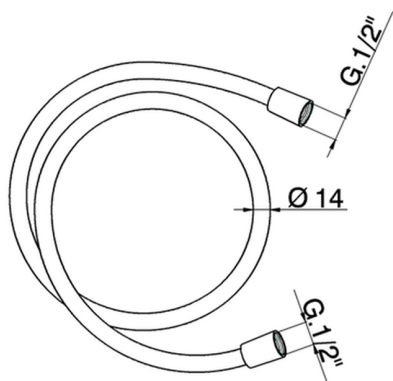

## 150 cm smooth SILVERFLEX Flexible Hose SHOWER\_05.FD.22.

MODEL **05.FD.22.**

150 cm smooth SILVERFLEX Flexible Hose

AVAILABLE FINISHINGS

CHARACTERISTICS

2024-10-22