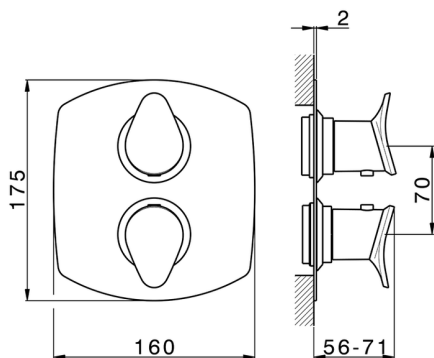

Exposed part for con.thermo.shower valve 1-outlet HARLOCK_HC007300

MODEL **HC007300**

Exposed part for 1-outlet thermostatic mixer, with stop valve, without concealed part, for item ZB007300

AVAILABLE FINISHINGS

-  **21** 21 Chrome
-  **2P** 2P Rose Gold
-  **2Q** 2Q Black Titanium
-  **40** 40 Matt Black
-  **4Q** 4Q Matt White
-  **6T** 6T Chrome/Matt Black

CHARACTERISTICS

Installation **Concealed**
 Required concealed parts **ZB007300**

1-Outlet Concealed thermostatic shower mixer, Stopvalve, without trim kit

AVAILABLE FINISHINGS

CHARACTERISTICS

Installation **Concealed**

Cartridge Spare Parts **24.04A.PP**

8x20 Plus P Thermostatic Valve

Concealed **1**

Piastra/Plate/Plaque/Platte/Placa

2-3mm: XX 25-40 YY 76-91

10 mm: XX 16-31 YY 65-80

Thermostatic

The Huber thermostatic is your personal water manager, helping you to handle, control and save water and energy.