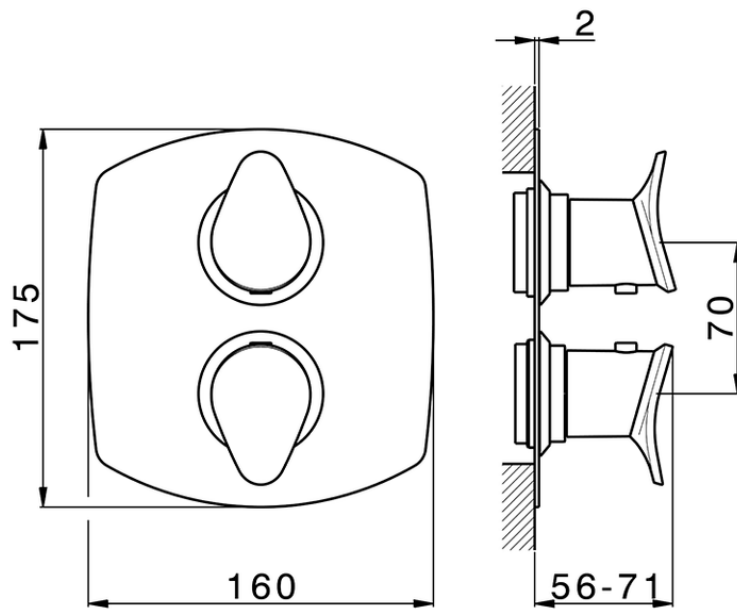

## Exposed part for con.thermo.shower valve 1-outlet HARLOCK\_HC007300

HC007300

<https://en.huberitalia.com/exposed-part-for-con-thermo-shower-valve-1-outlet-harlock-hc007300>

## Piastra/Plate/Plaque/Platte/Placa

2-3mm: XX 25-40 YY 76-91

10 mm: XX 16-31 YY 65-80

ZB007300

<https://en.huberitalia.com/1-outlet-concealed-thermostatic-shower-valve-concealed-zb007300>

2025-01-02