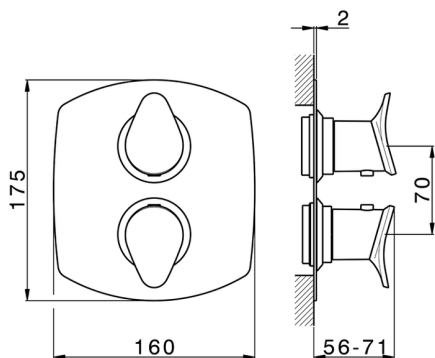

Exposed part for con.thermo.shower valve 1-outlet HARLOCK_HC007300

MODEL **HC007300**

Exposed part for 1-outlet thermostatic mixer, with stop valve, without concealed part, for item ZB007300

AVAILABLE FINISHINGS

-  **21** 21 Chrome
-  **2P** 2P Rose Gold
-  **2Q** 2Q Black Titanium
-  **40** 40 Matt Black
-  **4Q** 4Q Matt White
-  **6T** 6T Chrome/Matt Black

CHARACTERISTICS

Installation **Concealed**
 Required concealed parts **ZB007300**

1-Outlet Concealed thermostatic shower mixer, Stopvalve, without trim kit

AVAILABLE FINISHINGS

CHARACTERISTICS

Installation **Concealed**

Cartridge Spare Parts **24.04A.PP**

8x20 Plus P Thermostatic Valve

Concealed **1**

Piastra/Plate/Plaque/Platte/Placa

2-3mm: XX 25-40 YY 76-91

10 mm: XX 16-31 YY 65-80

Thermostatic

The Huber thermostatic is your personal water manager, helping you to handle, control and save water and energy.