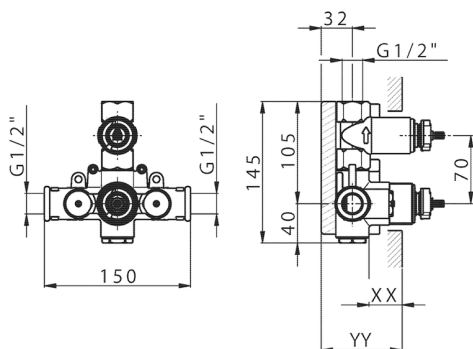

1-Outlet Concealed thermostatic shower mixer, Stopvalve, without trim kit

AVAILABLE FINISHINGS

CHARACTERISTICS

Installation **Concealed**

Cartridge Spare Parts **24.04A.PP**

8x20 Plus P Thermostatic Valve

Concealed **1**

Piastra/Plate/Plaque/Platte/Placa

2-3mm: XX 25-40 YY 76-91

10 mm: XX 16-31 YY 65-80

Thermostatic

The Huber thermostatic is your personal water manager, helping you to handle, control and save water and energy.