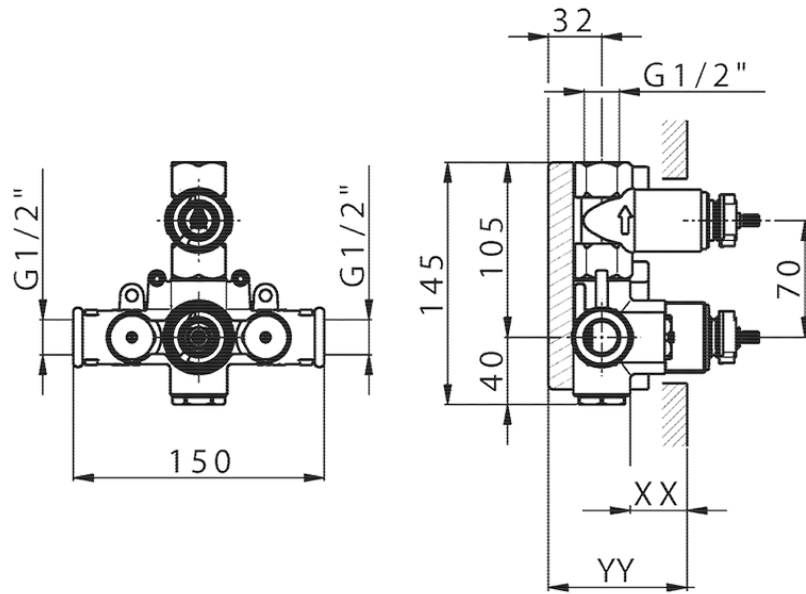

## Exposed part for con.thermo.shower valve 1-outlet HARLOCK\_HC007300

HC007300

<https://en.huberitalia.com/exposed-part-for-con-thermo-shower-valve-1-outlet-harlock-hc007300>

## Piastra/Plate/Plaque/Platte/Placa

2-3mm: XX 25-40 YY 76-91

10 mm: XX 16-31 YY 65-80

ZB007300

<https://en.huberitalia.com/1-outlet-concealed-thermostatic-shower-valve-concealed-zb007300>

2025-01-05