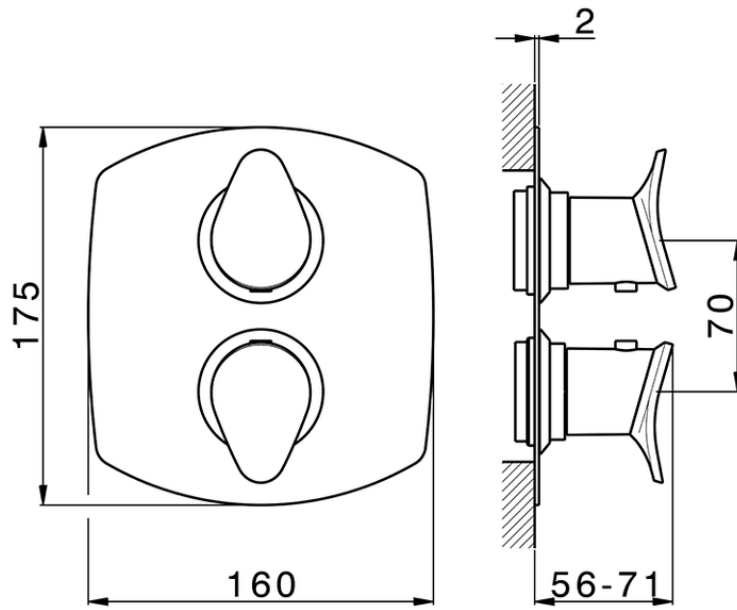

## Exposed part for con.thermo.shower valve 1-outlet HARLOCK\_HC007300

HC007300

<https://en.huberitalia.com/exposed-part-for-con-thermo-shower-valve-1-outlet-harlock-hc007300>

## Piastra/Plate/Plaque/Platte/Placa

2-3mm: XX 25-40 YY 76-91

10 mm: XX 16-31 YY 65-80

ZB007300

<https://en.huberitalia.com/1-outlet-concealed-thermostatic-shower-valve-concealed-zb007300>

2025-01-05