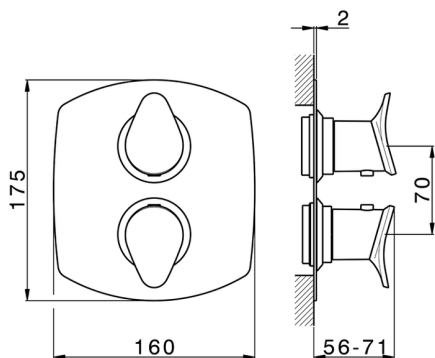

Exposed part for con.thermo.shower valve 1-outlet HARLOCK_HC007300

MODEL **HC007300**

Exposed part for 1-outlet thermostatic mixer, with stopvalve, without concealed part, for item ZB007300

AVAILABLE FINISHINGS

-  **21** 21 Chrome
-  **2P** 2P Rose Gold
-  **2Q** 2Q Black Titanium
-  **40** 40 Matt Black
-  **4Q** 4Q Matt White
-  **6T** 6T Chrome/Matt Black

CHARACTERISTICS

Installation **Concealed**
 Required concealed parts **ZB007300**

1-Outlet Concealed thermostatic shower mixer, Stopvalve, without trim kit

AVAILABLE FINISHINGS

CHARACTERISTICS

Installation **Concealed**

Cartridge Spare Parts **24.04A.PP**

8x20 Plus P Thermostatic Valve

Concealed **1**

Piastra/Plate/Plaque/Platte/Placa

2-3mm: XX 25-40 YY 76-91

10 mm: XX 16-31 YY 65-80

Thermostatic

The Huber thermostatic is your personal water manager, helping you to handle, control and save water and energy.