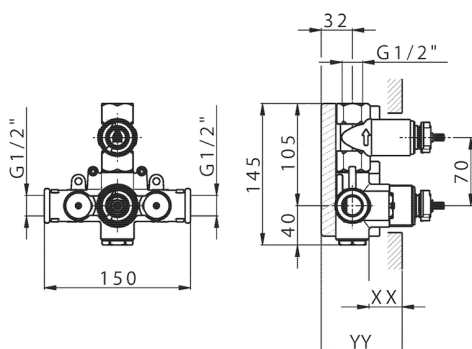

1-Outlet Concealed thermostatic shower mixer, Stopvalve, without trim kit

AVAILABLE FINISHINGS

CHARACTERISTICS

Installation **Concealed**

Cartridge Spare Parts **24.04A.PP**

8x20 Plus P Thermostatic Valve

Concealed **1**

Piastra/Plate/Plaque/Platte/Placa

2-3mm: XX 25-40 YY 76-91

10 mm: XX 16-31 YY 65-80

Thermostatic

The Huber thermostatic is your personal water manager, helping you to handle, control and save water and energy.