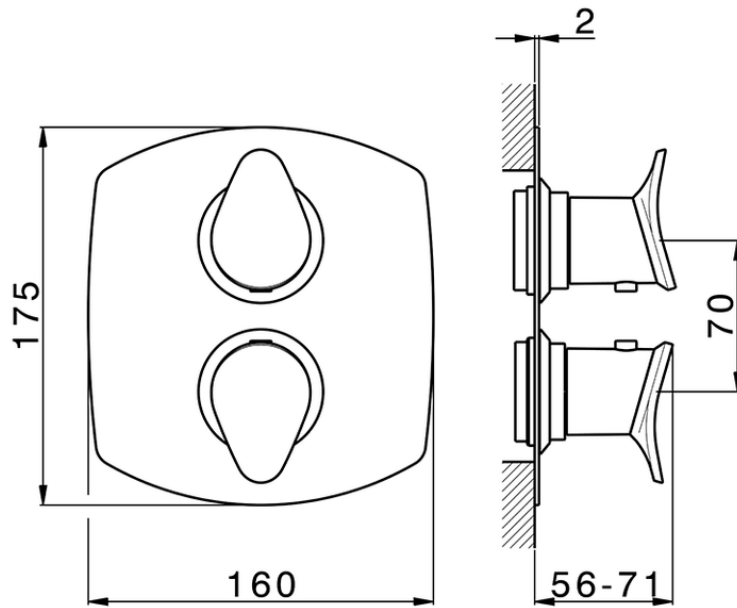

## Exposed part for con.thermo.shower valve 1-outlet HARLOCK\_HC007300

HC007300

<https://en.huberitalia.com/exposed-part-for-con-thermo-shower-valve-1-outlet-harlock-hc007300>

## Piastra/Plate/Plaque/Platte/Placa

2-3mm: XX 25-40 YY 76-91

10 mm: XX 16-31 YY 65-80

ZB007300

<https://en.huberitalia.com/1-outlet-concealed-thermostatic-shower-valve-concealed-zb007300>

2024-12-04