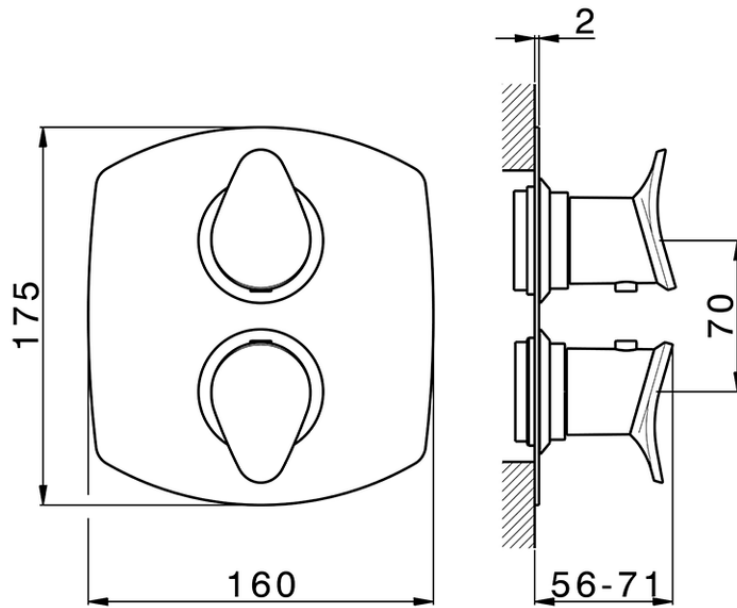

Exposed part for con.thermo.shower valve 1-outlet HARLOCK_HC007300

HC007300

<https://en.huberitalia.com/exposed-part-for-con-thermo-shower-valve-1-outlet-harlock-hc007300>

Piastra/Plate/Plaque/Platte/Placa

2-3mm: XX 25-40 YY 76-91

10 mm: XX 16-31 YY 65-80

ZB007300

<https://en.huberitalia.com/1-outlet-concealed-thermostatic-shower-valve-concealed-zb007300>

2025-01-05