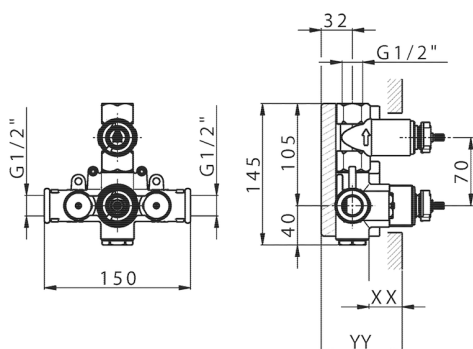

## 1-outlet Concealed thermostatic shower valve CONCEALED\_ZB007300

MODEL **ZB007300**

1-Outlet Concealed thermostatic shower mixer, Stopvalve, without trim kit

AVAILABLE FINISHINGS

CHARACTERISTICS

Installation **Concealed**

Cartridge Spare Parts **24.04A.PP**

**8x20 Plus P Thermostatic Valve**

Concealed **1**

Piastra/Plate/Plaque/Platte/Placa

2-3mm: XX 25-40 YY 76-91

10 mm: XX 16-31 YY 65-80