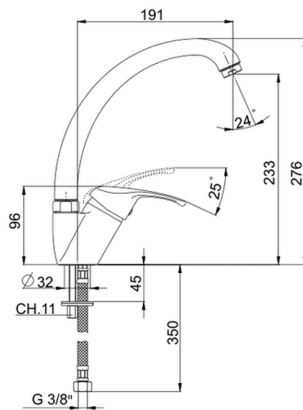

Single lever sink mixer KITCHEN_BC000520

MODEL **BC000520**

Single lever sink mixer, swivel spout, G.3/8" stainless steel flexible hoses

AVAILABLE FINISHINGS

CHARACTERISTICS

Cartridge Spare Parts **ZZ95273000**

40 mm Cartridge

2026-06-24