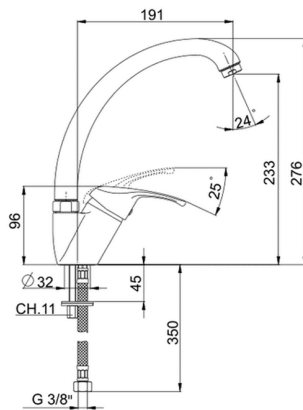

## Single lever sink mixer KITCHEN\_BC000520

MODEL **BC000520**

Single lever sink mixer, swivel spout, G.3/8" stainless steel flexible hoses

AVAILABLE FINISHINGS

**21** 21 Chrome

CHARACTERISTICS

Cartridge Spare Parts **ZZ95273000**

**40 mm Cartridge**

2026-06-24