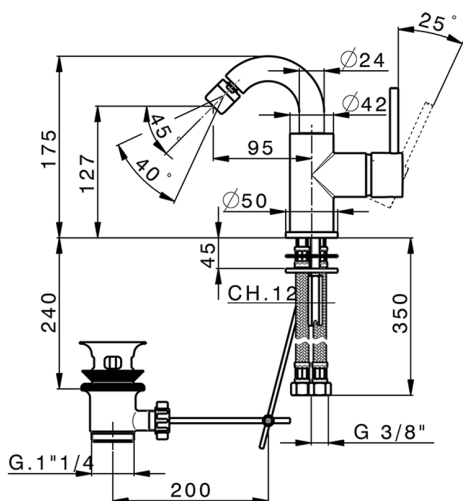

Single lever bidet mixer EnergySave K2_K2002555

MODEL **K2002555**

Single lever bidet mixer EnergySave, swivel spout, with 1"1/4 automatic pop-up waste, G.3/8" stainless steel flexible hose

AVAILABLE FINISHINGS

-  **21** 21 Chrome
-  **26** 26 Old Copper
-  **2F** 2F Brushed Nickel
-  **2W** 2W Brushed Gold
-  **40** 40 Matt Black
-  **4Q** 4Q Matt White

CHARACTERISTICS

Cartridge Spare Parts **ZZ95409000**

35 mm Cartridge

EcoStop

EcoStop feature limits water flow to approximately 50% of maximum output with one point of resistance on setting. Push slightly past the middle stop only when full water output is required. This will save water up to 50%.

EnergySave

Thanks to the EnergySave device, only cold water will be drawn if the lever is operated in the central position, so that the water heater will not be engaged and no hot water wasted, leading to considerable savings in energy and costs. The temperature can be adjusted by rotating the lever to the left, until the desired temperature is reached.