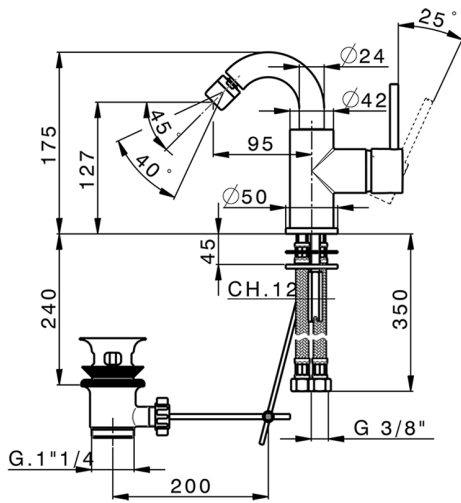

Single lever bidet mixer EnergySave K2_K2002555

MODEL **K2002555**

Single lever bidet mixer EnergySave, swivel spout, with 1"1/4 automatic pop-up waste, G.3/8" stainless steel flexible hose

AVAILABLE FINISHINGS

-  **21** 21 Chrome
-  **26** 26 Old Copper
-  **2F** 2F Brushed Nickel
-  **2W** 2W Brushed Gold
-  **40** 40 Matt Black
-  **4Q** 4Q Matt White

CHARACTERISTICS

Cartridge Spare Parts **ZZ95409000**

35 mm Cartridge

EcoStop

EcoStop feature limits water flow to approximately 50% of maximum output with one point of resistance on setting. Push slightly past the middle stop only when full water output is required. This will save water up to 50%.

EnergySave

Thanks to the EnergySave device, only cold water will be drawn if the lever is operated in the central position, so that the water heater will not be engaged and no hot water wasted, leading to considerable savings in energy and costs. The temperature can be adjusted by rotating the lever to the left, until the desired temperature is reached.