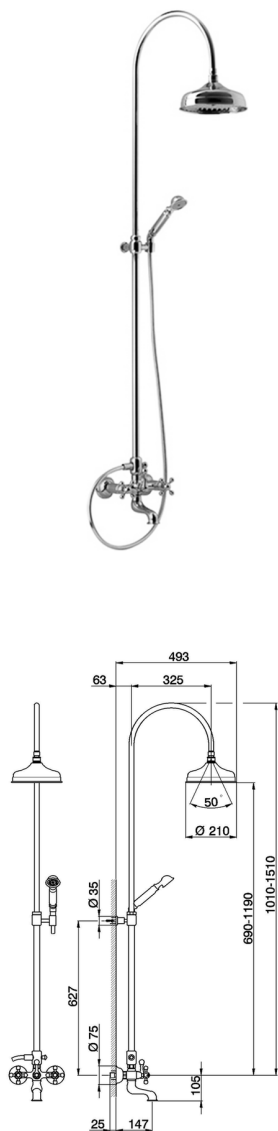

3-function Bath-shower mixer column COLUMNS_AC904151

MODEL **AC904151**

3-function Bath-shower mixer column, 2-outlet diverter, adjustable riser column, not sliding shower bracket, classic D.53 mm Brass one spray handshower, D.210 mm Brass round showerhead, 150 cm flexible hose

AVAILABLE FINISHINGS

-  **21** 21 Chrome
-  **24** 24 Gold
-  **27** 27 Old Bronze
-  **2A** 2A Satin Brushed Nickel
-  **74** 74 Chrome/Gold
-  **2W** 2W Brushed Gold

CHARACTERISTICS

2026-04-08