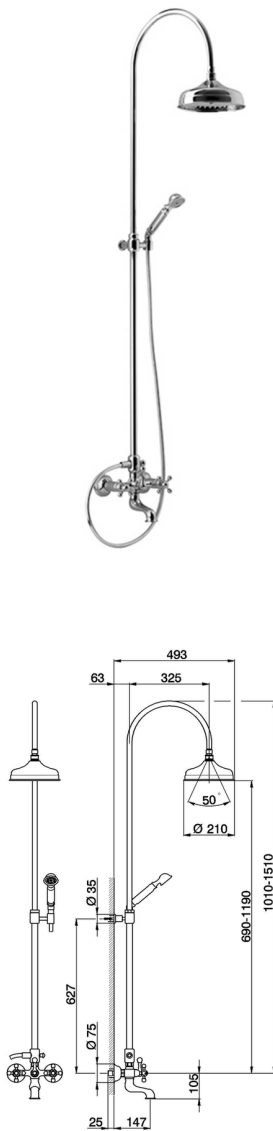

3-function Bath-shower mixer column COLUMNS_AC904151

MODEL **AC904151**

3-function Bath-shower mixer column, 2-outlet diverter, adjustable riser column, not sliding shower bracket, classic D.53 mm Brass one spray handshower, D.210 mm Brass round showerhead, 150 cm flexible hose

AVAILABLE FINISHINGS

-  **21** 21 Chrome
-  **24** 24 Gold
-  **27** 27 Old Bronze
-  **2A** 2A Satin Brushed Nickel
-  **74** 74 Chrome/Gold
-  **2W** 2W Brushed Gold

CHARACTERISTICS

2026-06-26