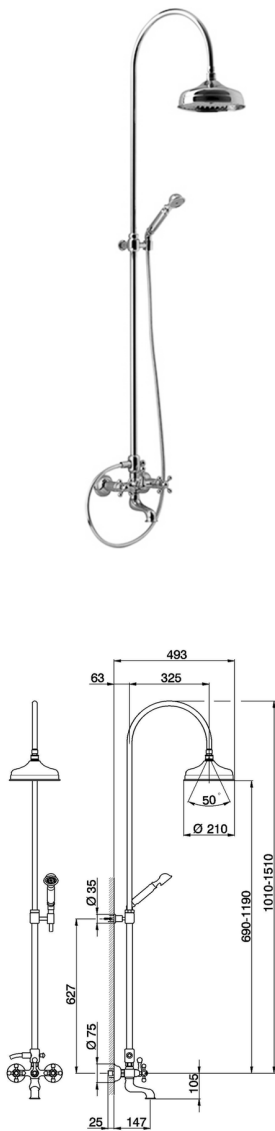

## 3-function Bath-shower mixer column COLUMNS\_AC904151

MODEL **AC904151**

3-function Bath-shower mixer column, 2-outlet diverter, adjustable riser column, not sliding shower bracket, classic D.53 mm Brass one spray handshower, D.210 mm Brass round showerhead, 150 cm flexible hose

### AVAILABLE FINISHINGS

-  **21** 21 Chrome
-  **24** 24 Gold
-  **27** 27 Old Bronze
-  **2A** 2A Satin Brushed Nickel
-  **74** 74 Chrome/Gold
-  **2W** 2W Brushed Gold