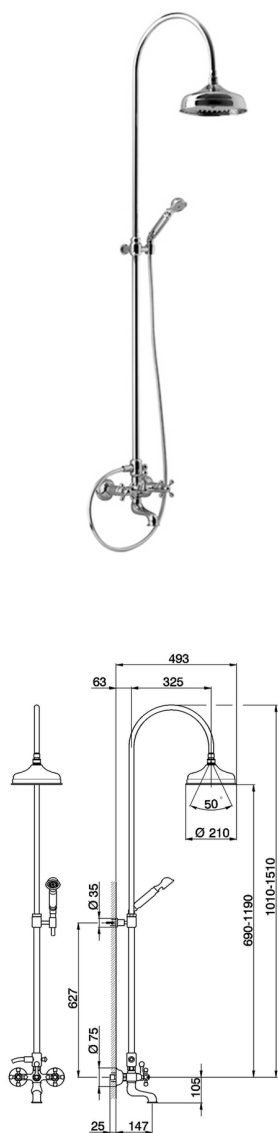

3-function Bath-shower mixer column COLUMNS_AC904151

MODEL **AC904151**

3-function Bath-shower mixer column, 2-outlet diverter, adjustable riser column, not sliding shower bracket, classic D.53 mm Brass one spray handshower, D.210 mm Brass round showerhead, 150 cm flexible hose

AVAILABLE FINISHINGS

-  **21** 21 Chrome
-  **24** 24 Gold
-  **27** 27 Old Bronze
-  **2A** 2A Satin Brushed Nickel
-  **74** 74 Chrome/Gold
-  **2W** 2W Brushed Gold

CHARACTERISTICS

2026-04-09