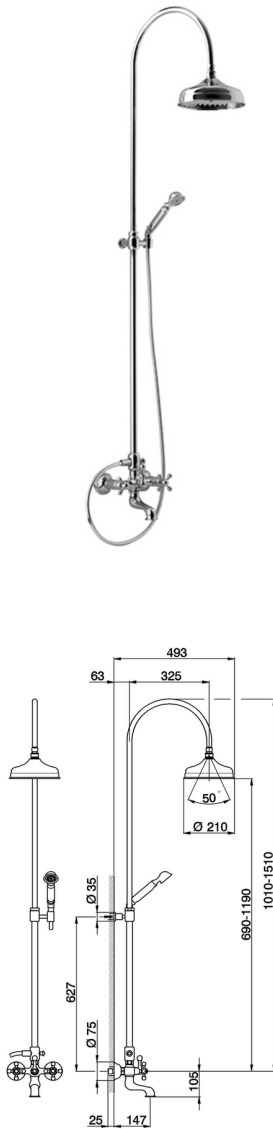

## 3-function Bath-shower mixer column COLUMNS\_AC904151

MODEL **AC904151**

3-function Bath-shower mixer column, 2-outlet diverter, adjustable riser column, not sliding shower bracket, classic D.53 mm Brass one spray handshower, D.210 mm Brass round showerhead, 150 cm flexible hose

### AVAILABLE FINISHINGS

-  **21** 21 Chrome
-  **24** 24 Gold
-  **27** 27 Old Bronze
-  **2A** 2A Satin Brushed Nickel
-  **74** 74 Chrome/Gold
-  **2W** 2W Brushed Gold