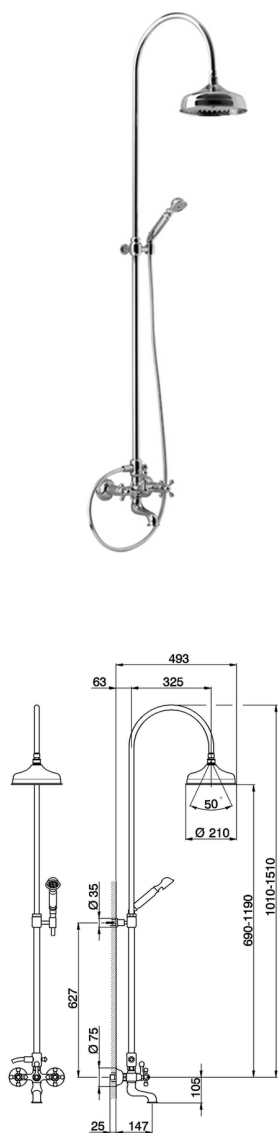

3-function Bath-shower mixer column COLUMNS_AC904151

MODEL **AC904151**

3-function Bath-shower mixer column, 2-outlet diverter, adjustable riser column, not sliding shower bracket, classic D.53 mm Brass one spray handshower, D.210 mm Brass round showerhead, 150 cm flexible hose

AVAILABLE FINISHINGS

-  **21** 21 Chrome
-  **24** 24 Gold
-  **27** 27 Old Bronze
-  **2A** 2A Satin Brushed Nickel
-  **74** 74 Chrome/Gold
-  **2W** 2W Brushed Gold

CHARACTERISTICS

2026-04-26