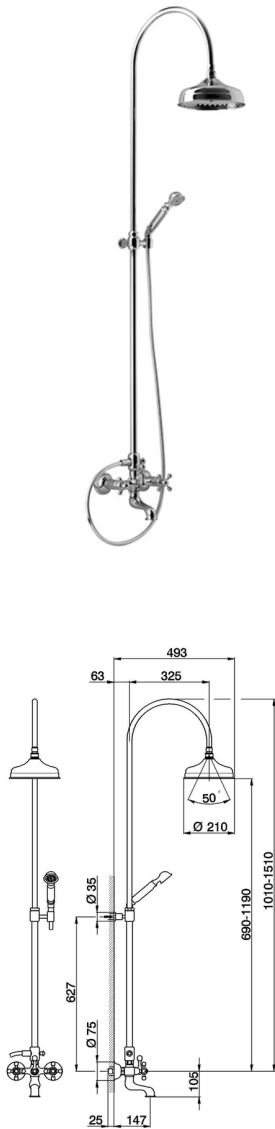

3-function Bath-shower mixer column COLUMNS_AC904151

MODEL **AC904151**

3-function Bath-shower mixer column, 2-outlet diverter, adjustable riser column, not sliding shower bracket, classic D.53 mm Brass one spray handshower, D.210 mm Brass round showerhead, 150 cm flexible hose

AVAILABLE FINISHINGS

-  **21** 21 Chrome
-  **24** 24 Gold
-  **27** 27 Old Bronze
-  **2A** 2A Satin Brushed Nickel
-  **74** 74 Chrome/Gold
-  **2W** 2W Brushed Gold

CHARACTERISTICS

2026-04-06