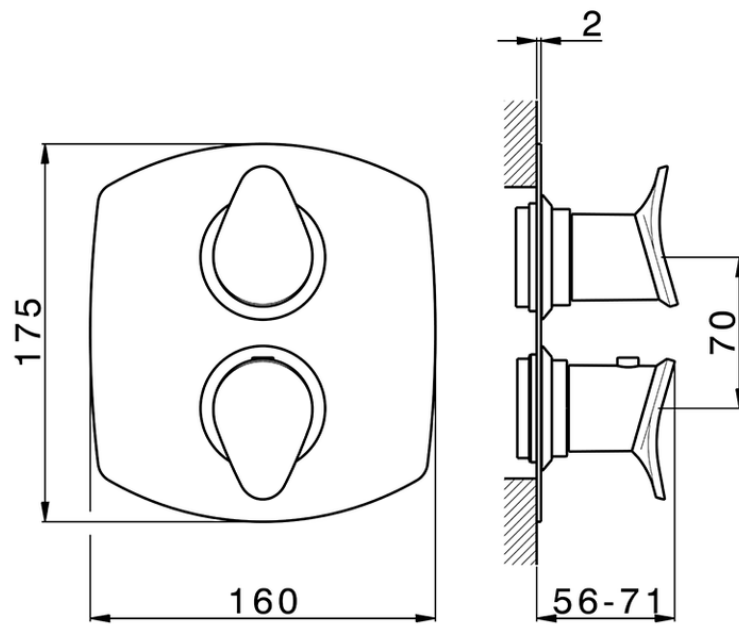

## Exposed part for con.thermo.shower valve, 3-outlet THERMO\_HC018200

HC018200

<https://en.huberitalia.com/exposed-part-for-con-thermo-shower-valve-3-outlet-thermo-hc018200>

Piastra/Plate/Plaque/Platte/Placa

2-3mm: XX 25-40 YY 76-91

10 mm: XX 16-31 YY 65-80

ZB018200

<https://en.huberitalia.com/3-outlet-concealed-thermostatic-shower-valve-concealed-zb018200>

2024-12-22