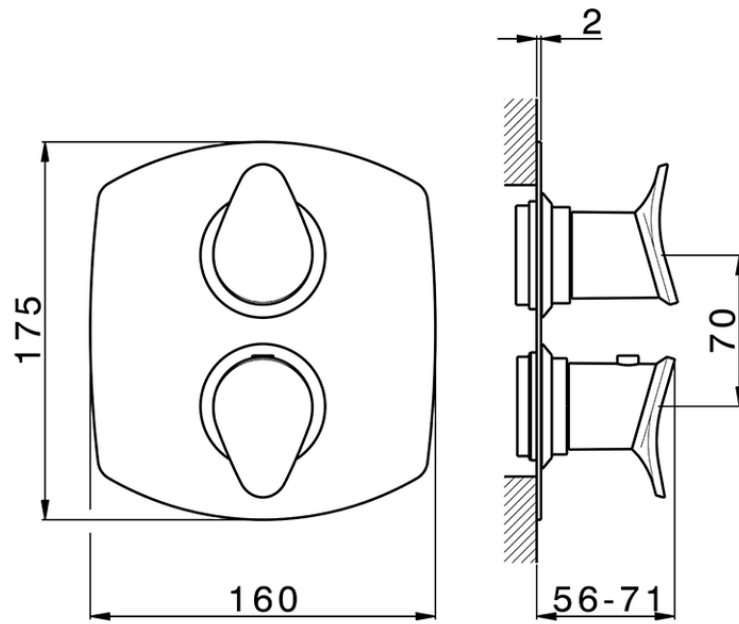

Exposed part for con.thermo.shower valve, 3-outlet THERMO_HC018200

HC018200

<https://en.huberitalia.com/exposed-part-for-con-thermo-shower-valve-3-outlet-thermo-hc018200>

Piastra/Plate/Plaque/Platte/Placa

2-3mm: XX 25-40 YY 76-91

10 mm: XX 16-31 YY 65-80

ZB018200

<https://en.huberitalia.com/3-outlet-concealed-thermostatic-shower-valve-concealed-zb018200>

2024-12-22