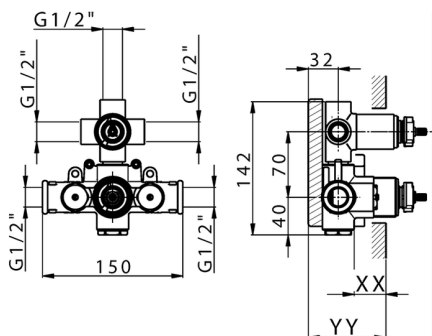

3-Outlet Concealed thermostatic mixer, with 3-outlet diverter, without trim kit

AVAILABLE FINISHINGS

CHARACTERISTICS

Installation	Concealed
Cartridge Spare Parts	24.04A.PP
8x20 Plus P Thermostatic Valve	
Concealed	1

Piastra/Plate/Plaque/Platte/Placa
 2-3mm: XX 25-40 YY 76-91
 10 mm: XX 16-31 YY 65-80

DeviaStop

The Huber Devia Stop technology allows to adjust the water flow and to direct it to the selected output point (overhead soaker, hand shower, etc).