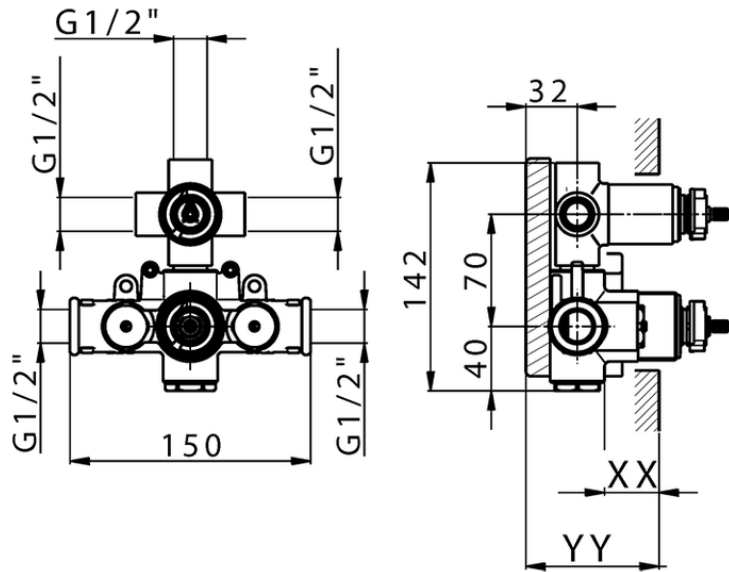

Exposed part for con.thermo.shower valve, 3-outlet THERMO_HC018200

HC018200

<https://en.huberitalia.com/exposed-part-for-con-thermo-shower-valve-3-outlet-thermo-hc018200>

Piastra/Plate/Plaque/Platte/Placa

2-3mm: XX 25-40 YY 76-91

10 mm: XX 16-31 YY 65-80

ZB018200

<https://en.huberitalia.com/3-outlet-concealed-thermostatic-shower-valve-concealed-zb018200>

2024-12-22