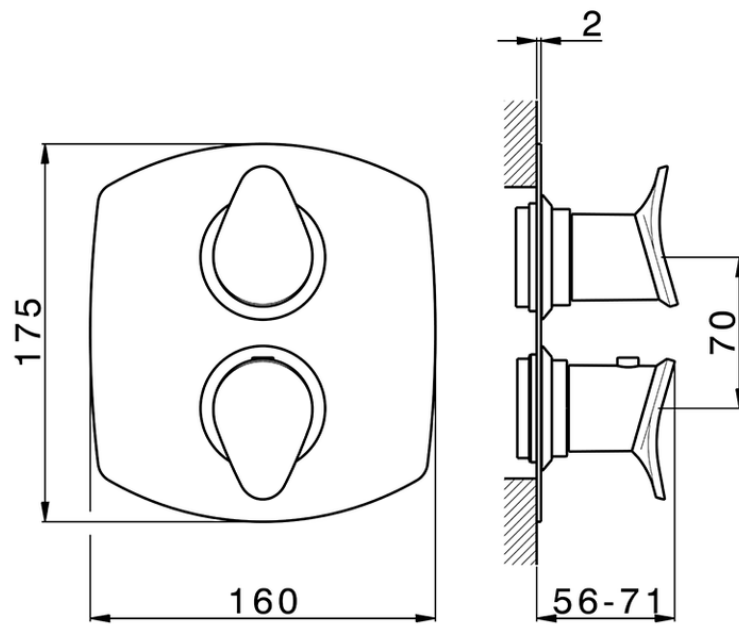

Exposed part for con.thermo.shower valve, 3-outlet THERMO_HC018200

HC018200

<https://en.huberitalia.com/exposed-part-for-con-thermo-shower-valve-3-outlet-thermo-hc018200>

Piastra/Plate/Plaque/Platte/Placa

2-3mm: XX 25-40 YY 76-91

10 mm: XX 16-31 YY 65-80

ZB018200

<https://en.huberitalia.com/3-outlet-concealed-thermostatic-shower-valve-concealed-zb018200>

2024-12-22