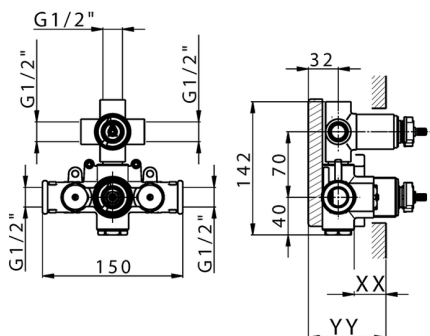

Piastra/Plate/Plaque/Platte/Placa

2-3mm: XX 25-40 YY 76-91

10 mm: XX 16-31 YY 65-80

DeviaStop

The Huber Devia Stop technology allows to adjust the water flow and to direct it to the selected output point (overhead soaker, hand shower, etc).

Thermostatic

The Huber thermostatic is your personal water manager, helping you to handle, control and save water and energy.

2024-12-22