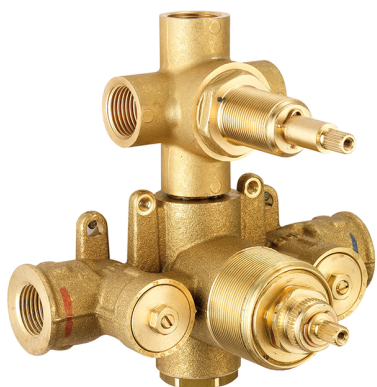

## Exposed part for con.thermo.shower valve, 3-outlet THERMO\_HC018200

MODEL **HC018200**

Exposed part for 3-outlet thermostatic mixer, with 3 outlet diverter, without concealed part, for item ZB018200

### CHARACTERISTICS

Installation **Concealed**  
 Required concealed parts **ZB018200**

### Thermostatic

The Huber thermostatic is your personal water manager, helping you to handle, control and save water and energy.

## 3-outlet Concealed thermostatic shower valve CONCEALED\_ZB018200

MODEL **ZB018200**

3-Outlet Concealed thermostatic mixer, with 3-outlet diverter, without trim kit