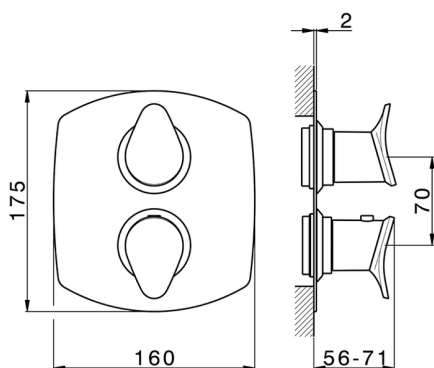

## Exposed part for con.thermo.shower valve, 3-outlet THERMO\_HC018200

MODEL **HC018200**

Exposed part for 3-outlet thermostatic mixer, with 3 outlet diverter, without concealed part, for item ZB018200

10 mm: XX 16-31 YY 65-80