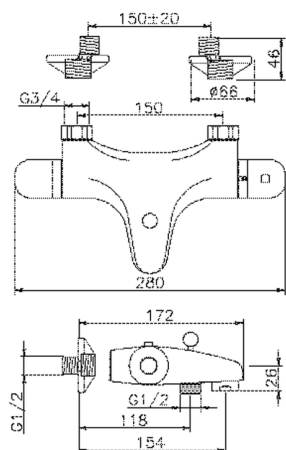

## Thermostatic bath mixer THERMO\_SLT25020

MODEL **SLT25020**

Thermostatic bath mixer, without shower set, 1/2" M flexible connection, head valve

AVAILABLE FINISHINGS

CHARACTERISTICS

Cartridge Spare Parts **22.03A.AR - ZZ97080004**

**Argo 1 (short filter) Thermostatic Valve**