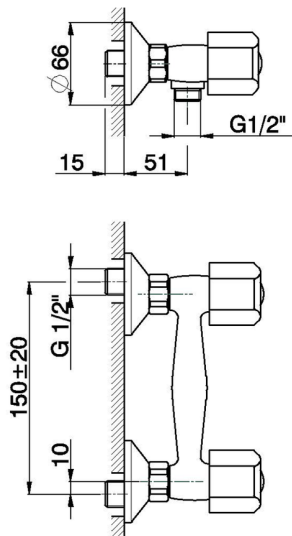

Shower mixer EVA_EV000441

MODEL **EV000441**

Shower mixer, without shower set, 1/2" M flexible connection, without handles

AVAILABLE FINISHINGS

CHARACTERISTICS

2026-06-13